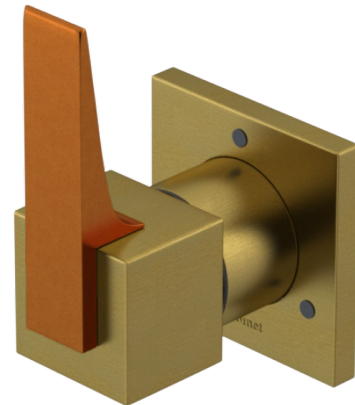

23RSLABMACM Specifications

ADJUSTABLE SLIDE BAR WITH HAND HELD SHOWER ASSEMBLY

WALL MOUNT TUB SPOUT

THREE WAY DIVERTER WITH SHUT-OFFS IN BETWEEN FUNCTIONS

4" SHOWER HEAD WITH WALL MOUNT 16" SHOWER ARM & FLANGE

TEMPERATURE CONTROL VALVE WITH STOPS

INTEGRAL SUPPLY WITH 1/2" NPT X 1/2" NPSM X 3" NIPPLE