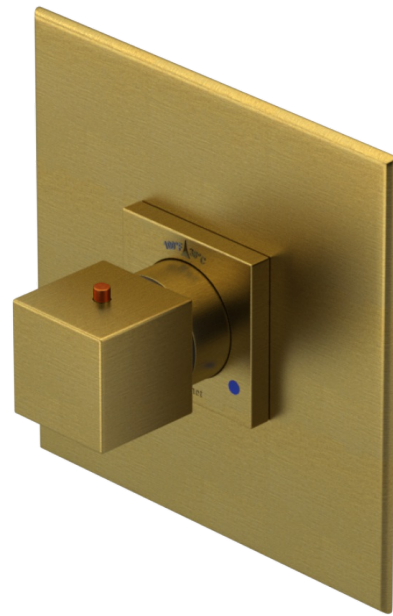

23RSLABMACM Specifications

ADJUSTABLE SLIDE BAR WITH HAND HELD SHOWER ASSEMBLY

WALL MOUNT TUB SPOUT

THREE WAY DIVERTER WITH SHUT-OFFS IN BETWEEN FUNCTIONS

4" SHOWER HEAD WITH WALL MOUNT 16" SHOWER ARM & FLANGE

TEMPERATURE CONTROL VALVE WITH STOPS

INTEGRAL SUPPLY WITH 1/2" NPT X 1/2" NPSM X 3" NIPPLE