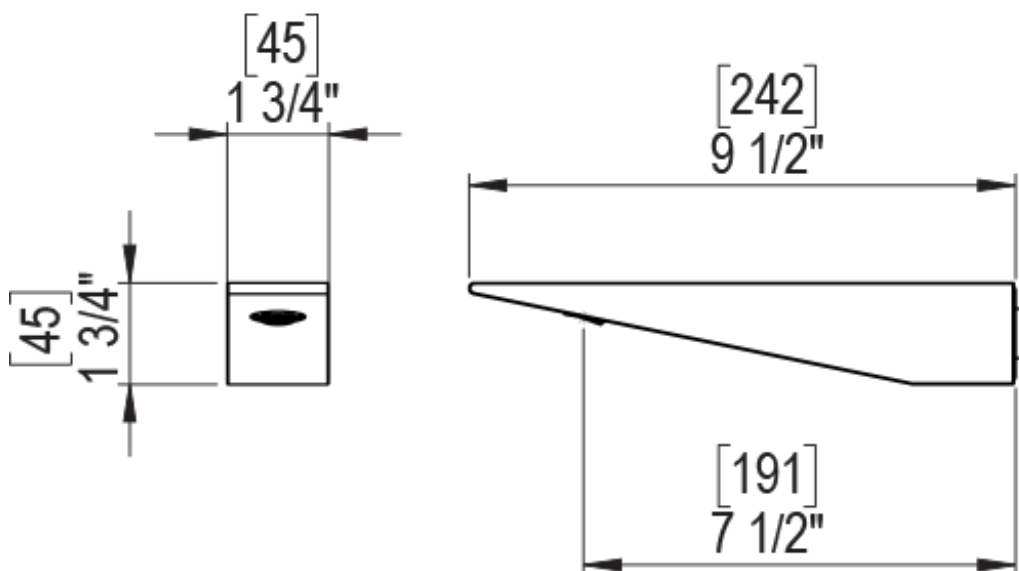

23RSLABMACM Specifications

ADJUSTABLE SLIDE BAR WITH HAND HELD SHOWER ASSEMBLY

WALL MOUNT TUB SPOUT

THREE WAY DIVERTER WITH SHUT-OFFS IN BETWEEN FUNCTIONS

4" SHOWER HEAD WITH WALL MOUNT 16" SHOWER ARM & FLANGE

TEMPERATURE CONTROL VALVE WITH STOPS

INTEGRAL SUPPLY WITH 1/2" NPT X 1/2" NPSM X 3" NIPPLE