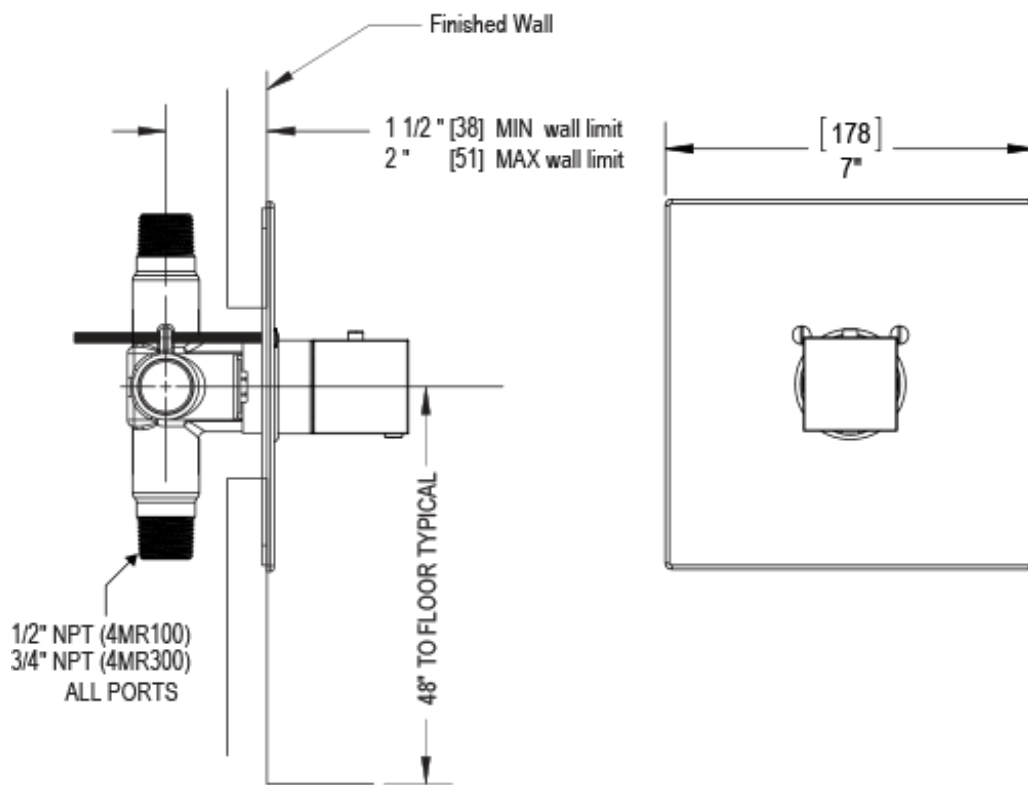

23RSLABMACM Specifications

ADJUSTABLE SLIDE BAR WITH HAND HELD SHOWER ASSEMBLY

WALL MOUNT TUB SPOUT

THREE WAY DIVERTER WITH SHUT-OFFS IN BETWEEN FUNCTIONS

4" SHOWER HEAD WITH WALL MOUNT 16" SHOWER ARM & FLANGE

TEMPERATURE CONTROL VALVE WITH STOPS

INTEGRAL SUPPLY WITH 1/2" NPT X 1/2" NPSM X 3" NIPPLE