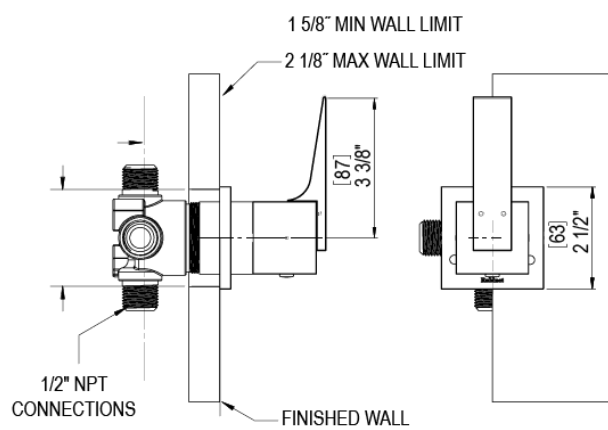

23RSLABMACM Specifications

ADJUSTABLE SLIDE BAR WITH HAND HELD SHOWER ASSEMBLY

WALL MOUNT TUB SPOUT

THREE WAY DIVERTER WITH SHUT-OFFS IN BETWEEN FUNCTIONS

4" SHOWER HEAD WITH WALL MOUNT 16" SHOWER ARM & FLANGE

TEMPERATURE CONTROL VALVE WITH STOPS

INTEGRAL SUPPLY WITH 1/2" NPT X 1/2" NPSM X 3" NIPPLE