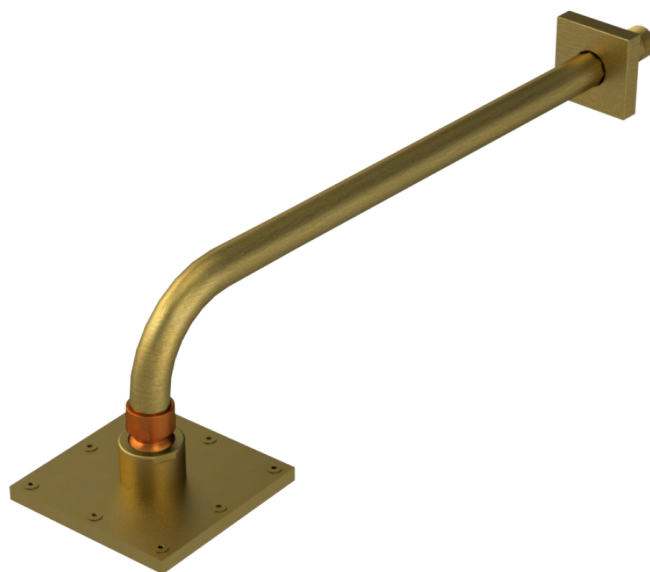

23RSLABMACM Specifications

ADJUSTABLE SLIDE BAR WITH HAND HELD SHOWER ASSEMBLY

WALL MOUNT TUB SPOUT

THREE WAY DIVERTER WITH SHUT-OFFS IN BETWEEN FUNCTIONS

4" SHOWER HEAD WITH WALL MOUNT 16" SHOWER ARM & FLANGE

TEMPERATURE CONTROL VALVE WITH STOPS

INTEGRAL SUPPLY WITH 1/2" NPT X 1/2" NPSM X 3" NIPPLE