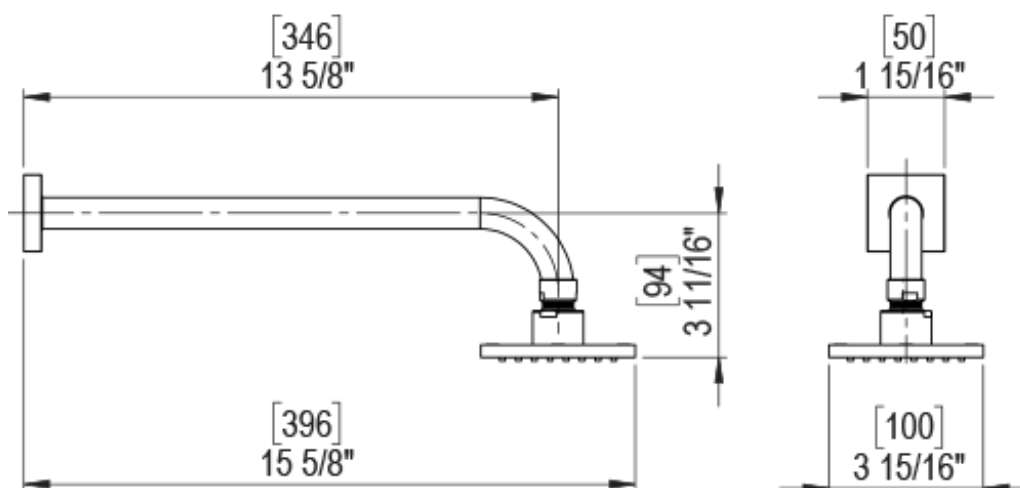

23RSLABMACM Specifications

ADJUSTABLE SLIDE BAR WITH HAND HELD SHOWER ASSEMBLY

WALL MOUNT TUB SPOUT

THREE WAY DIVERTER WITH SHUT-OFFS IN BETWEEN FUNCTIONS

4" SHOWER HEAD WITH WALL MOUNT 16" SHOWER ARM & FLANGE

TEMPERATURE CONTROL VALVE WITH STOPS

INTEGRAL SUPPLY WITH 1/2" NPT X 1/2" NPSM X 3" NIPPLE