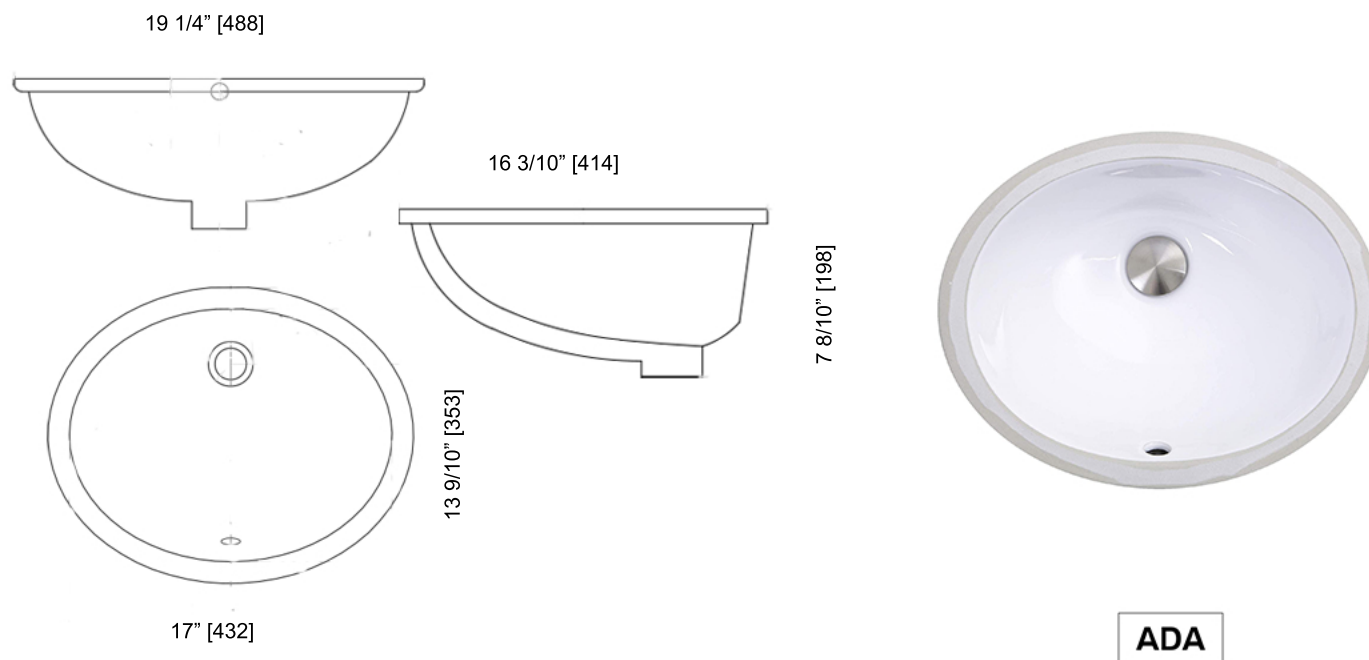

# SLS802

## Oval Undermount Sink

### FEATURES

Dimensions	L 19 1/4 x W 16 3/10 x H 7 8/10"
Weight	20 lbs
Material Finish	Virteous China
Color	White

### DETAILS

This oval white undercounter sink will seamlessly blend into your countertop to provide a sleek regal look to your bathroom.

All drawings contain the necessary measurements which are subject to standard tolerances. They are stated in inches and are non-binding. Exact measurements in particular for customized installation scenarios