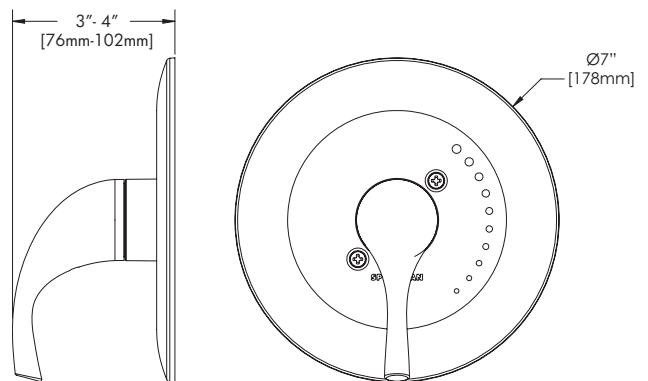

Echo™ Pressure Balance Valve Trim

FEATURES:

- Metal lever handle
- Metal trim plate
- Trim plate features red and blue hot/cold indicators
- Includes mounting plate and hardware

VALVE OPTIONS:

- CPV-12000

STOCK FINISH:

PC

STANDARDS:

- ASME A112.18.1/CSA B125.1 certified
- ADA compliant

WARRANTY:

Visit www.speakman.com for full product warranty information

- Limited Lifetime Warranty (consumer)
- 5 Year Limited Warranty (commercial)

All dimensions are in inches (millimeters) unless otherwise specified and are subject to change without notice.

Architect/Engineer Approval Space:

P: 800-537-2107
F: 800-977-2747
W: WWW.SPEAKMAN.COM
R: 02-NOVEMBER 2019