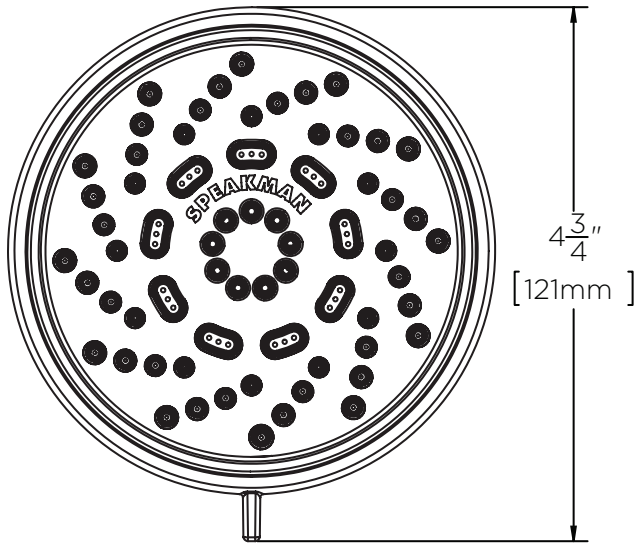

### FEATURES:

- 3 spray functions
- 84 nozzles
- Transitional design
- Durable plastic construction
- 1/2 in. NPT inlet

### DIMENSIONS:

NOTE: 1. All dimensions are in inches (millimeters) unless otherwise specified and are subject to change without notice.

Architect/Engineer Approval Space:

SPEAKMAN  
400 ANCHOR MILL ROAD  
NEW CASTLE, DE 19720