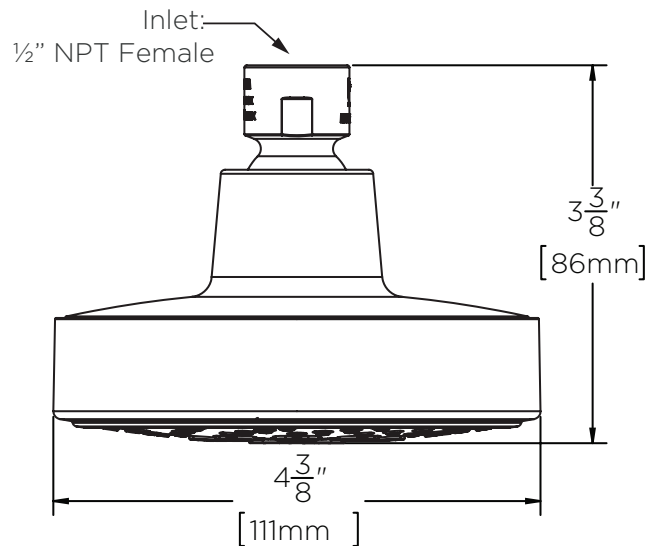

### DIMENSIONS:

NOTE: 1. All dimensions are in inches (millimeters) unless otherwise specified and are subject to change without notice.

Architect/Engineer Approval Space:

SPEAKMAN  
400 ANCHOR MILL ROAD  
NEW CASTLE, DE 19720