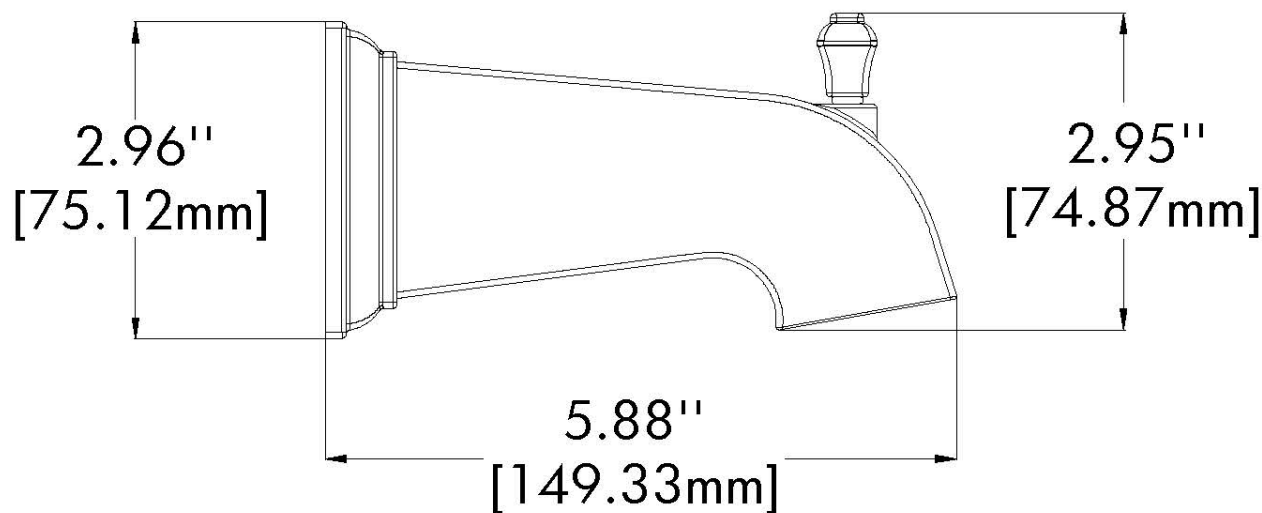

SPEAKMAN® S-1564

Rainier™ Diverter Tub Spout

FEATURES:

- Diverter style
- 1/2 in. copper slip-fit connection
- Metal construction

FINISH:

PC

WARRANTY:

- 1 Year Limited

DIMENSIONS:

NOTE: 1. All dimensions are in inches (millimeters) unless otherwise specified and are subject to change without notice.

Architect/Engineer Approval Space:

SPEAKMAN
400 ANCHOR MILL ROAD
NEW CASTLE, DE 19720