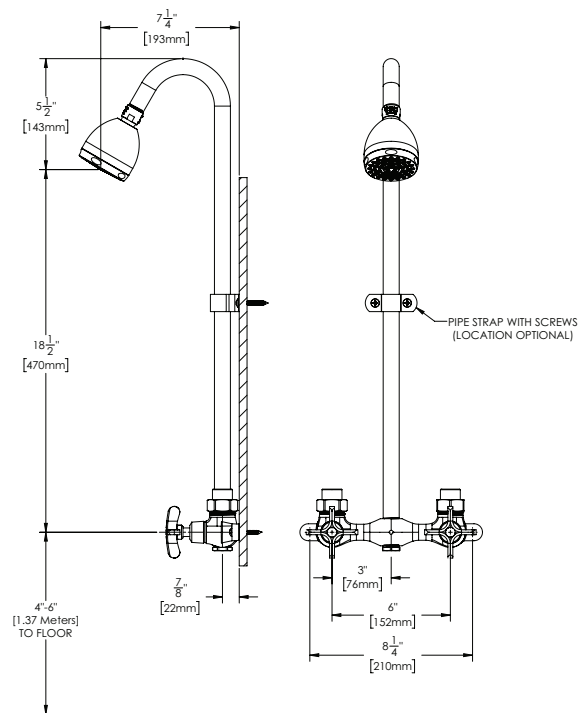

Commander® Exposed Shower

FEATURES:

- Brass body construction
- (2) 1/2" -14 NPTF inlets
- Reversible valve body
- Vandal-resistant cross handles with color-coded indexes
- 1/4 turn ceramic cartridges to ensure drip-free performance
- Exposed rough chrome plated shower body assembly, on 6" centers
- Included shower head: S-2272-E2 2.0 GPM (7.6 L/min) flow rate
- Galvanized steel gooseneck with supporting strap

SHOWER OPTIONS:

- LH: Less shower head

STANDARDS:

- ASME A112.18.1/CSA B125.1 certified
- WaterSense certified (S-2272-E2 showerhead)

WARRANTY:

Visit www.speakman.com for full product warranty information

- 5 Year Limited Warranty (commercial)
- 5 Year Limited Warranty (residential)

All dimensions are in inches (millimeters) unless otherwise specified and are subject to change without notice.

Architect/Engineer Approval Space:

P: 800-537-2107
F: 800-977-2747
W: WWW.SPEAKMAN.COM
R: 02-NOVEMBER 2019