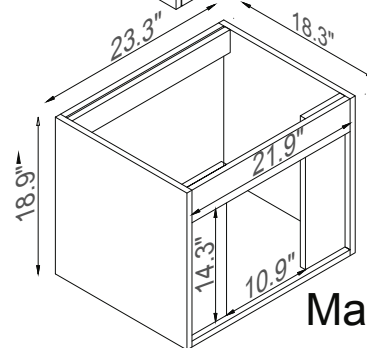

Basin

Master Cabinet

K1500-098-24-51MR