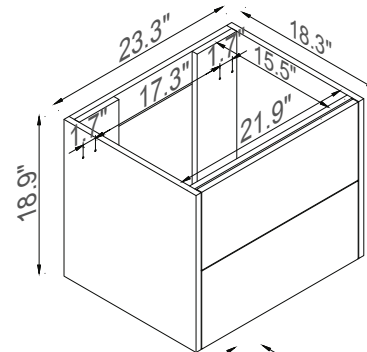

Basin

Master Cabinet

K1500-098-24-51MR