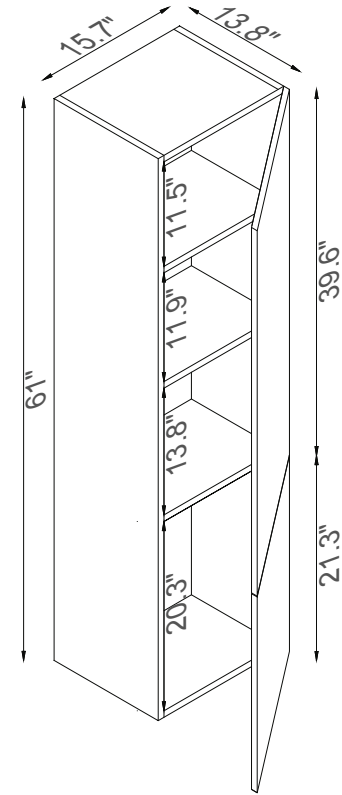

Streamline

Basin

Master Cabinet

Side Cab.

Side Cab.

K1500-098-24-51MR2S