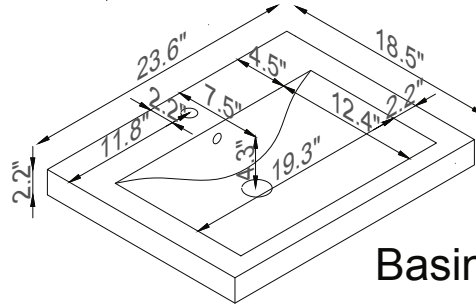

Streamline

Basin

Master Cabinet

Side Cab.

Side Cab.

K1500-098-24-51MR2S