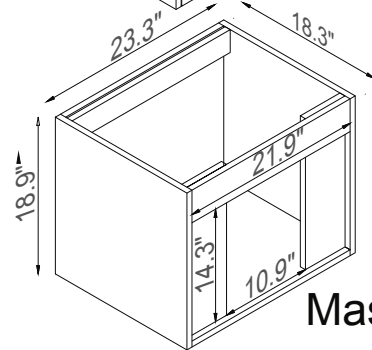

Streamline

Basin

Master Cabinet

Side Cab.

Side Cab.

K1500-098-24-51MR2S