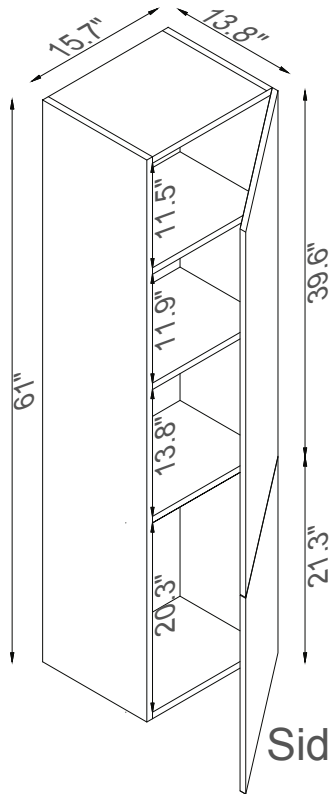

Streamline

Basin

Master Cabinet

Side Cab.

Side Cab.

K1500-098-24-51MR2S