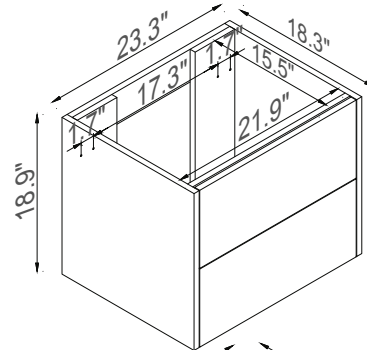

Streamline

Basin

Master Cabinet

Side Cab.

Side Cab.

K1500-098-24-51MR2S