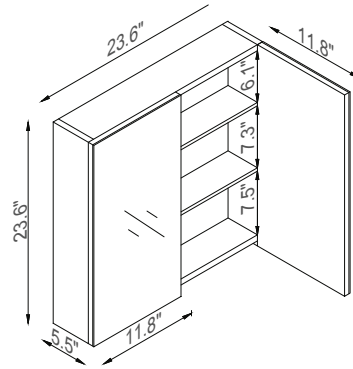

Streamline

Basin

Master Cabinet

K1500-098-32-51MR