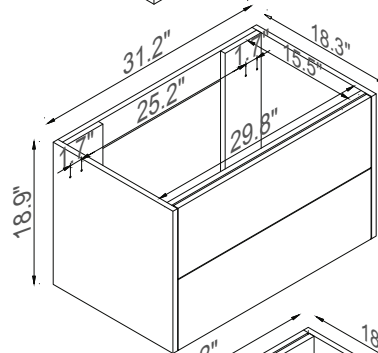

Streamline

Basin

Master Cabinet

K1500-098-32-51MR