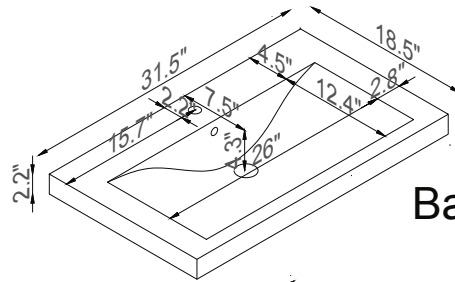

Streamline

Basin

Master Cabinet

K1500-098-32-51MR