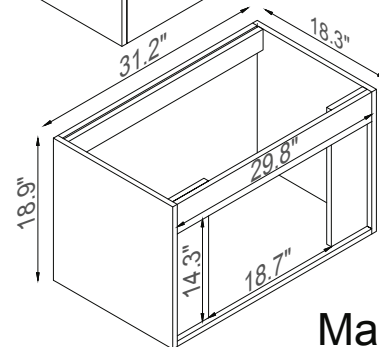

Streamline

Basin

Master Cabinet

K1500-098-32-51MR