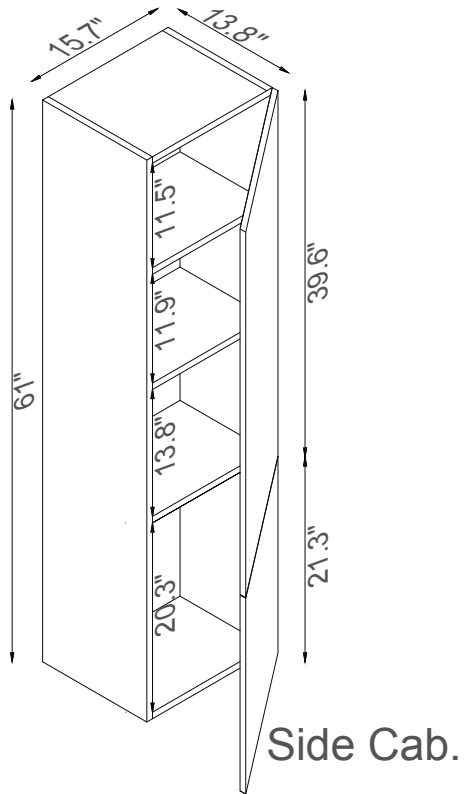

Streamline

Basin

Master Cabinet

K1500-098-40-51MR1S