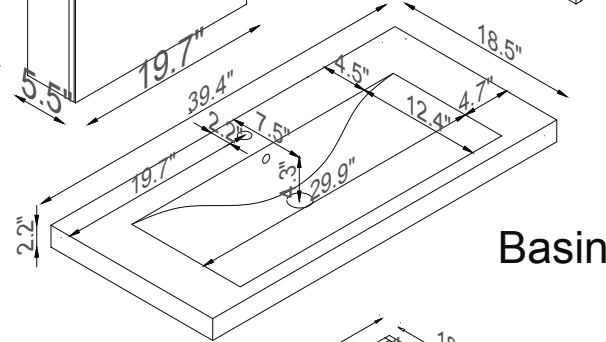

Streamline

Basin

Master Cabinet

K1500-098-40-51MR1S