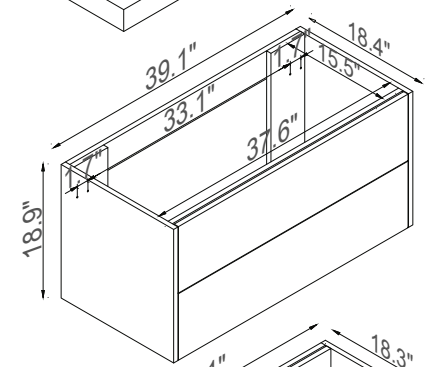

Streamline

Basin

Master Cabinet

K1500-098-40-51MR1S