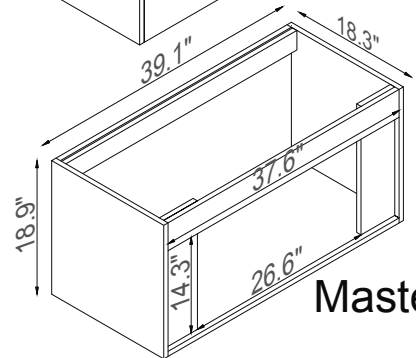

Streamline

Basin

Master Cabinet

K1500-098-40-51MR1S