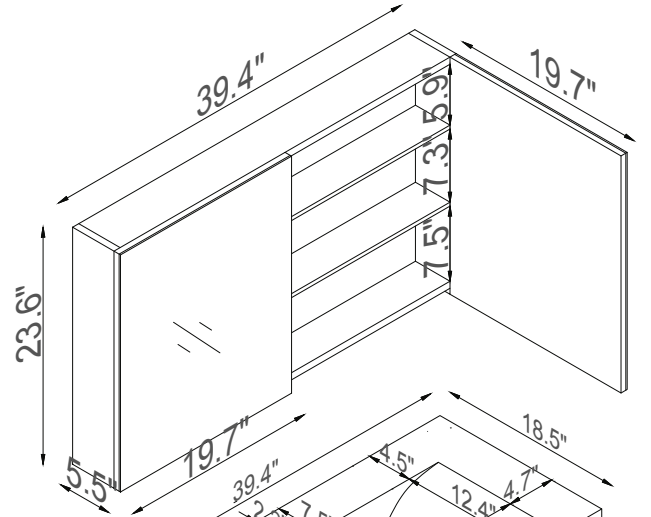

Streamline

Basin

Master Cabinet

K1500-098-40-51MR1S