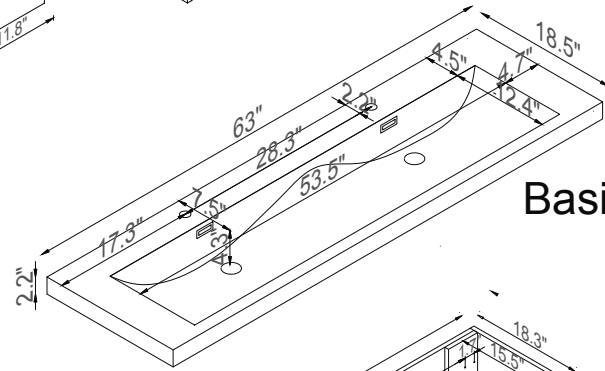

Streamline

Side Cab.

Basin

Master Cabinet

K1500-098-63-51MR1S