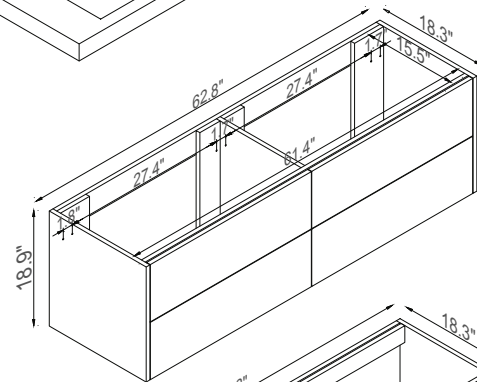

Streamline

Side Cab.

Basin

Master Cabinet

K1500-098-63-51MR1S