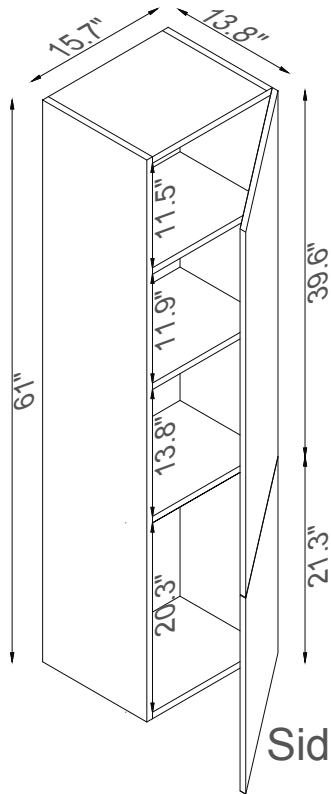

Streamline

Side Cab.

Basin

Master Cabinet

K1500-098-63-51MR1S