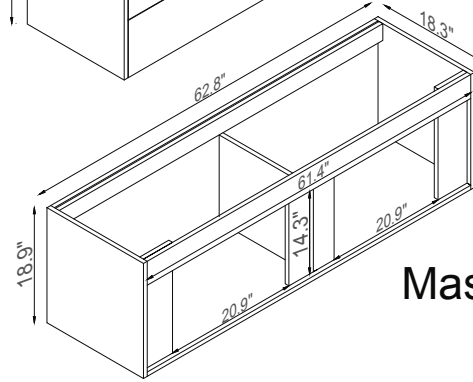

Streamline

Side Cab.

Basin

Master Cabinet

K1500-098-63-51MR1S