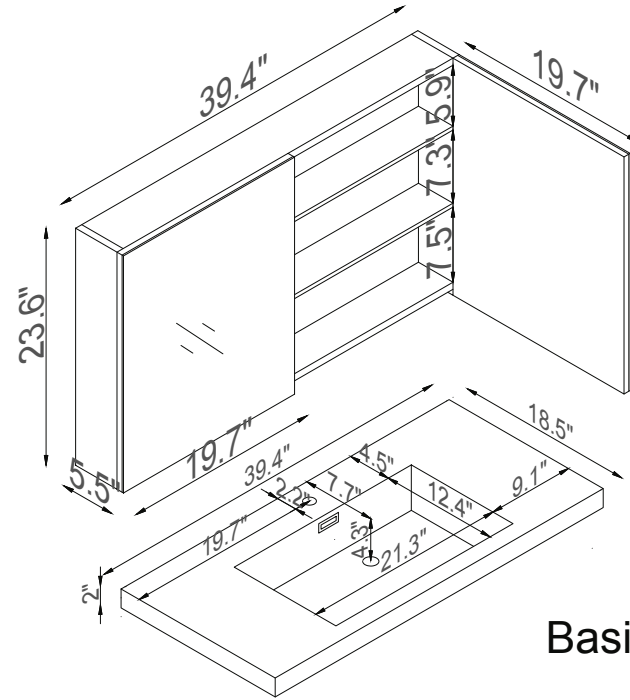

Streamline

Basin

Master Cabinet

K1500-140-40-51MR