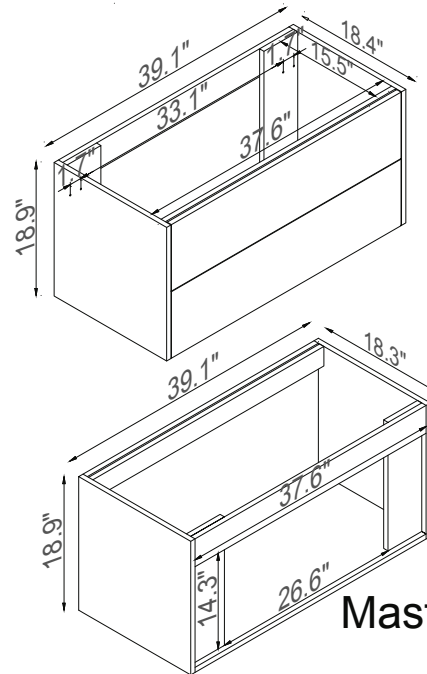

Streamline

Basin

Master Cabinet

K1500-140-40-51MR