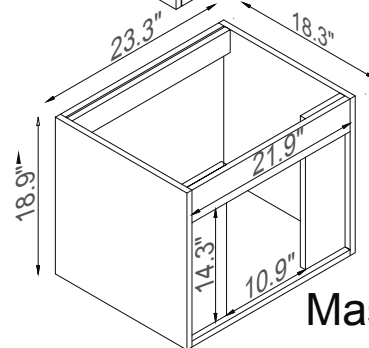

Basin

Master Cabinet

K1500-161-24-51MR