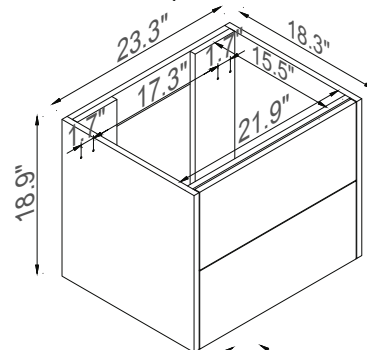

Basin

Master Cabinet

K1500-161-24-51MR