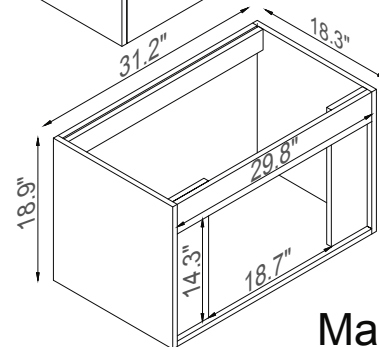

Streamline

Side Cab.

Basin

Master Cabinet

K1500-161-32-51MR1S