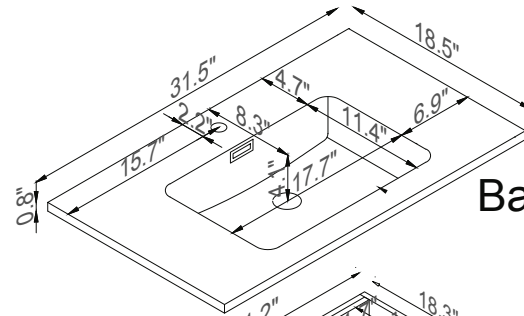

Streamline

Side Cab.

Basin

Master Cabinet

K1500-161-32-51MR1S