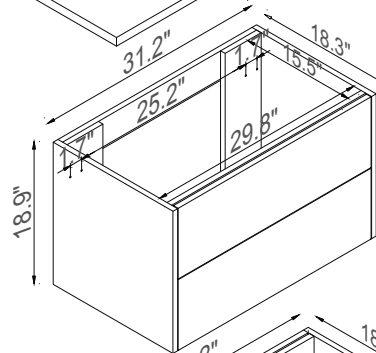

Streamline

Side Cab.

Basin

Master Cabinet

K1500-161-32-51MR1S