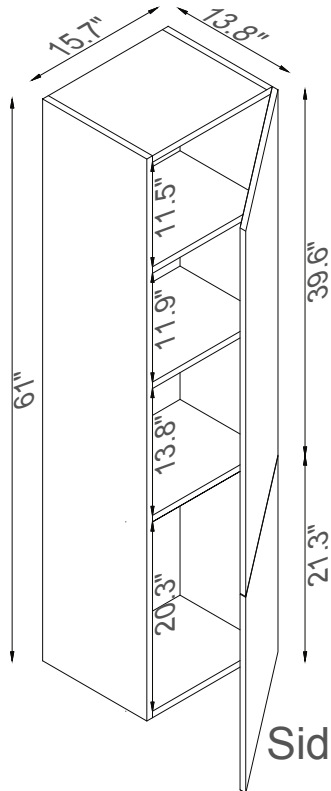

Streamline

Side Cab.

Basin

Master Cabinet

K1500-161-32-51MR1S