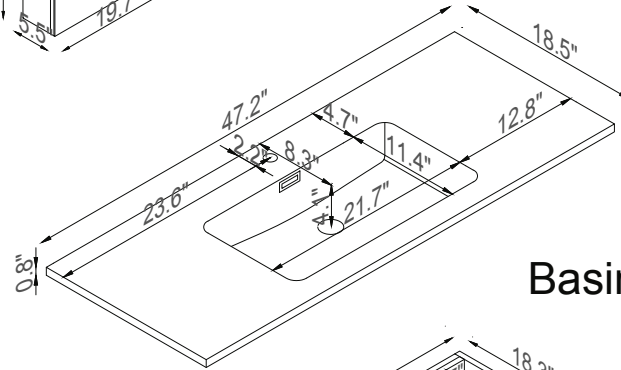

Streamline

Basin

Side Cab.

Master Cabinet

K1500-161-48-51MR1S