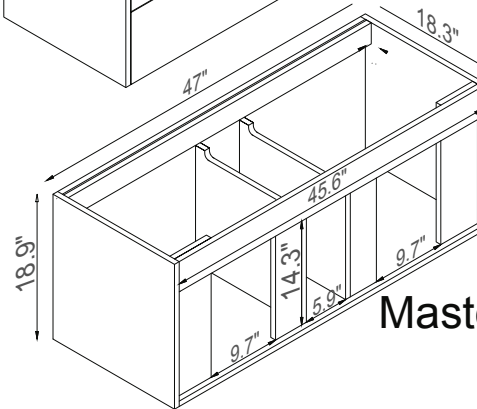

Streamline

Basin

Side Cab.

Master Cabinet

K1500-161-48-51MR1S