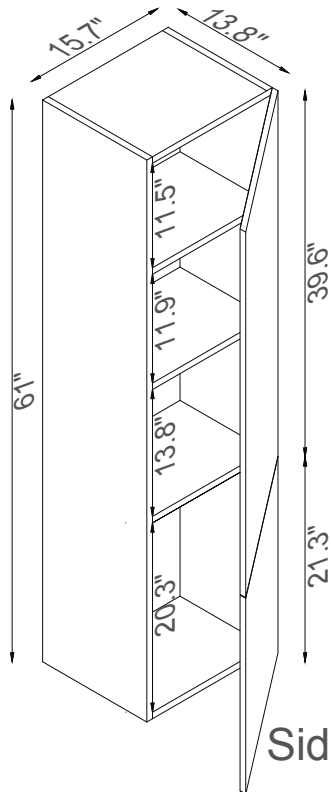

Streamline

Basin

Side Cab.

Master Cabinet

K1500-161-48-51MR1S