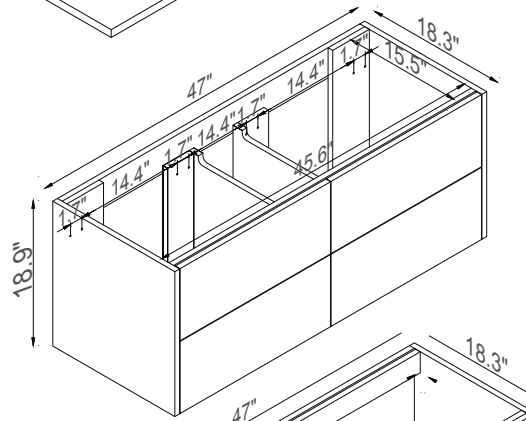

Streamline

Basin

Side Cab.

Master Cabinet

K1500-161-48-51MR1S