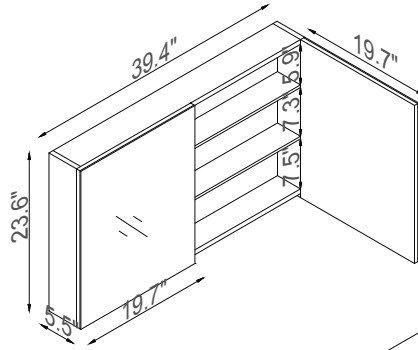

Streamline

Basin

Side Cab.

Master Cabinet

K1500-161-48-51MR1S