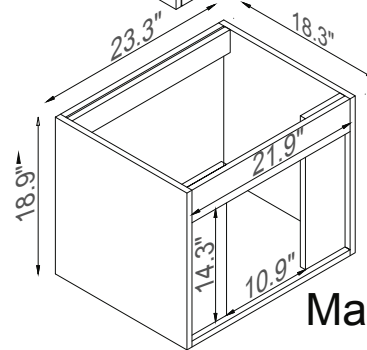

Streamline

Basin

Master Cabinet

Side Cab.

Side Cab.

K1500-170-24-51MR2S