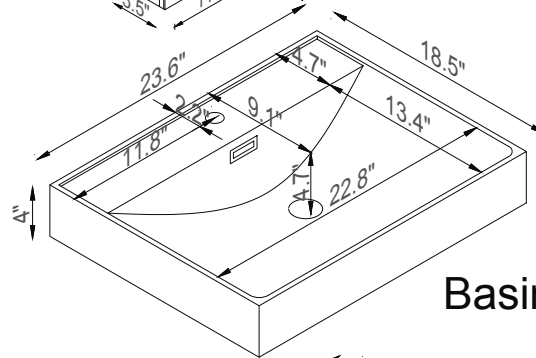

Streamline

Basin

Master Cabinet

Side Cab.

Side Cab.

K1500-170-24-51MR2S