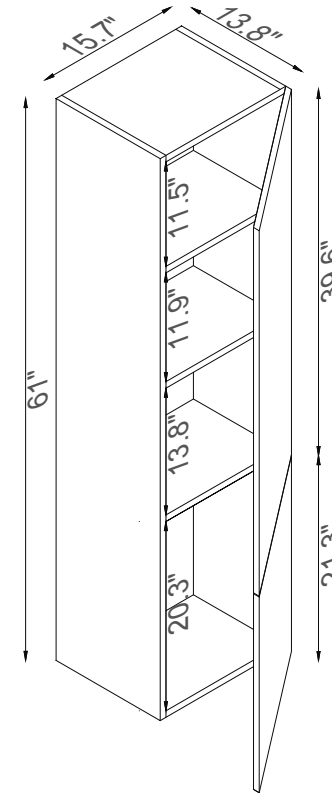

Streamline

Basin

Master Cabinet

Side Cab.

Side Cab.

K1500-170-24-51MR2S