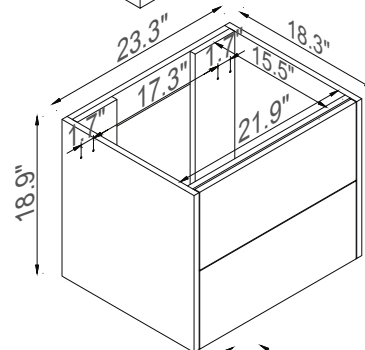

Streamline

Basin

Master Cabinet

Side Cab.

Side Cab.

K1500-170-24-51MR2S