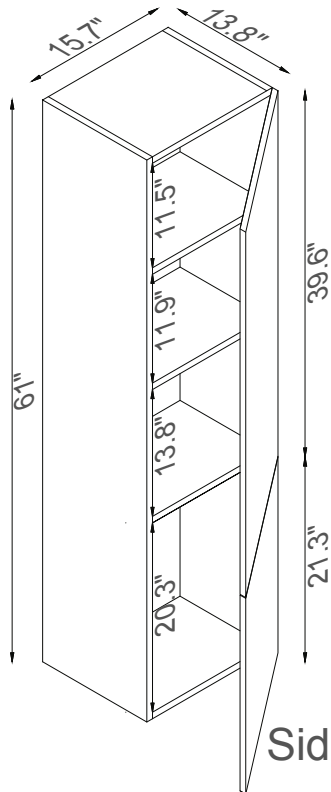

Streamline

Basin

Master Cabinet

Side Cab.

Side Cab.

K1500-170-24-51MR2S