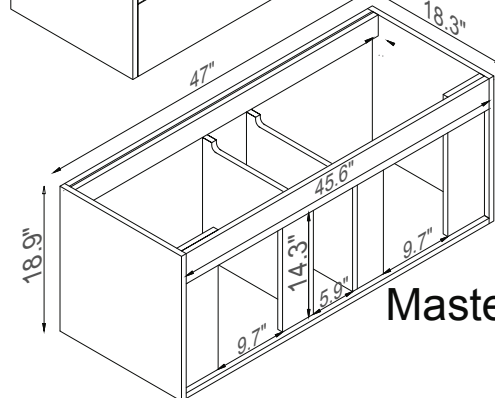

Streamline

Basin

Side Cab.

Master Cabinet

Side Cab.

K1500-170-48-51MR2S