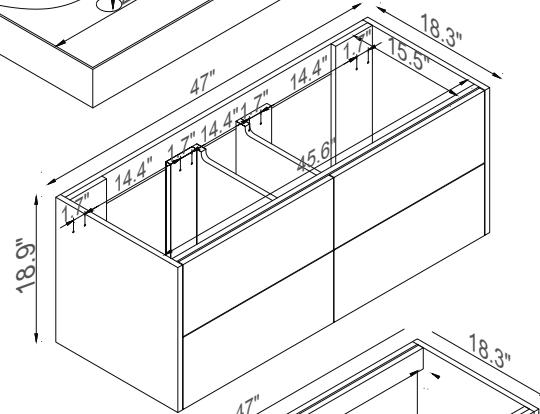

Streamline

Basin

Side Cab.

Master Cabinet

Side Cab.

K1500-170-48-51MR2S