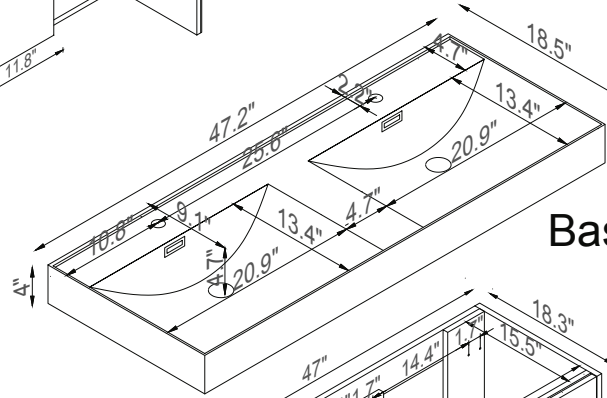

Streamline

Basin

Side Cab.

Master Cabinet

Side Cab.

K1500-170-48-51MR2S