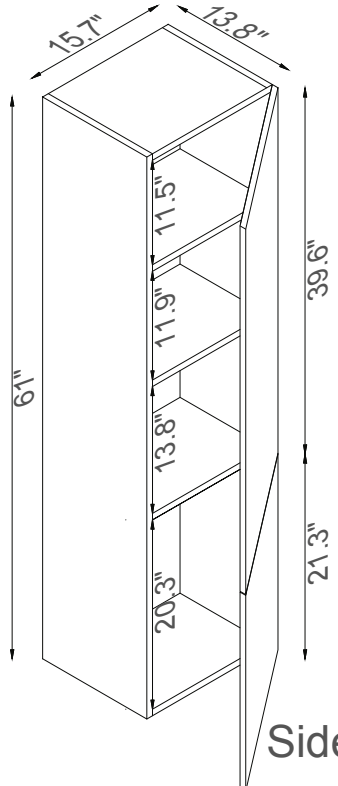

Streamline

Basin

Side Cab.

Master Cabinet

Side Cab.

K1500-170-48-51MR2S