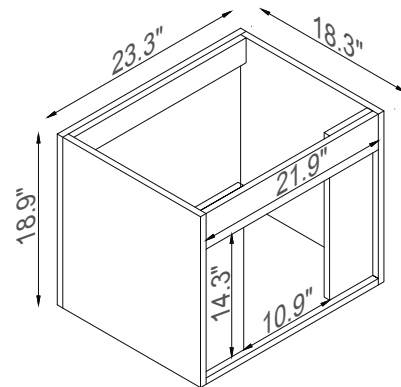

Streamline

Basin

Master Cabinet

K1801-098-24-51