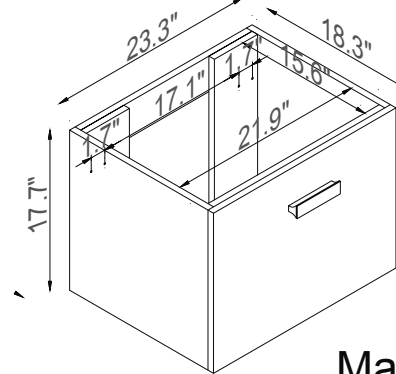

Streamline

Basin

Master Cabinet

K1801-098-24-51