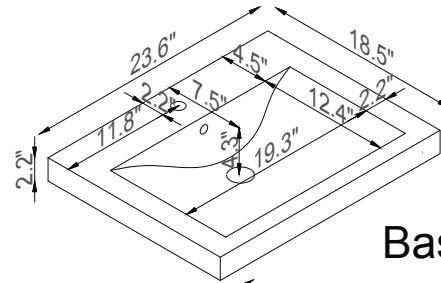

Streamline

Basin

Master Cabinet

K1801-098-24-51