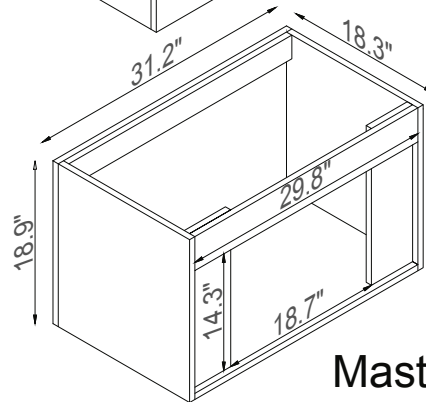

Streamline

Basin

Master Cabinet

K1801-098-32-51