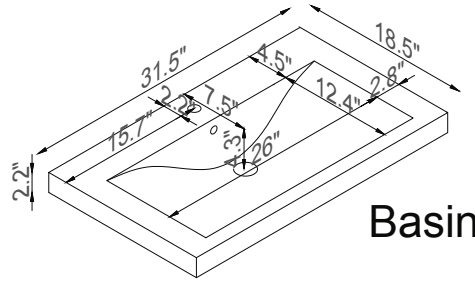

Streamline

Basin

Master Cabinet

K1801-098-32-51