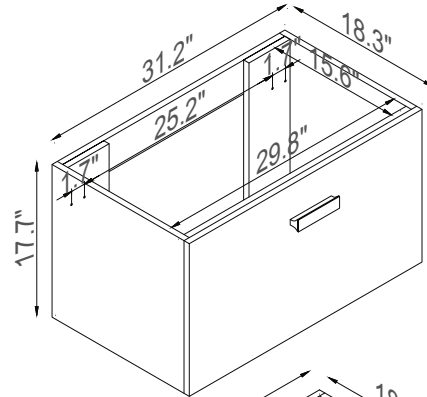

Streamline

Basin

Master Cabinet

K1801-098-32-51