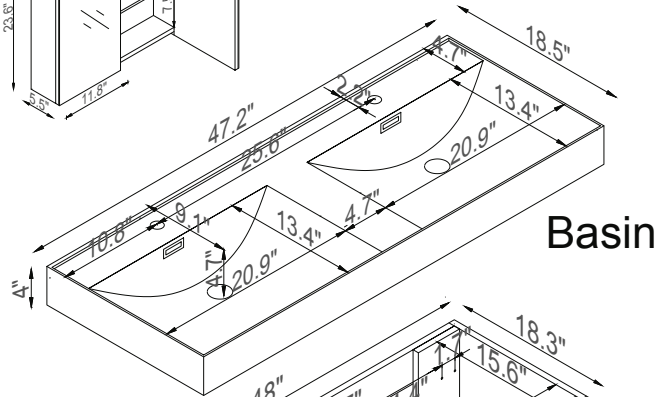

Streamline

Master Cabinet

K1801-170-48-51MR2S