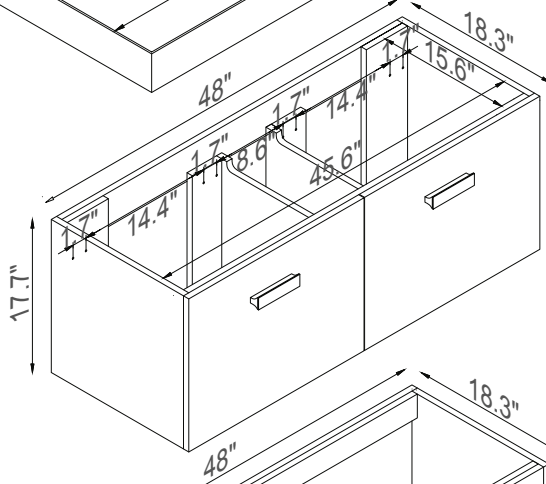

Streamline

Master Cabinet

K1801-170-48-51MR2S