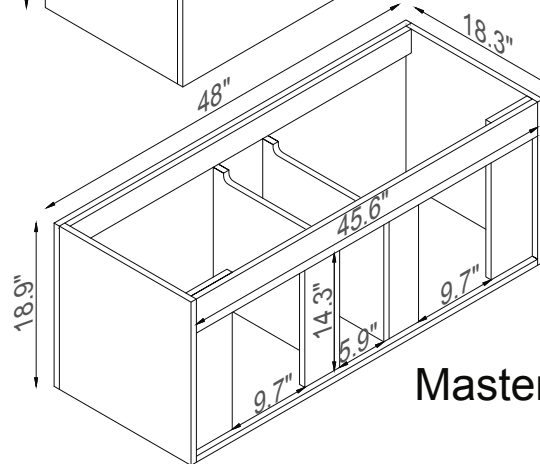

Streamline

Master Cabinet

K1801-170-48-51MR2S