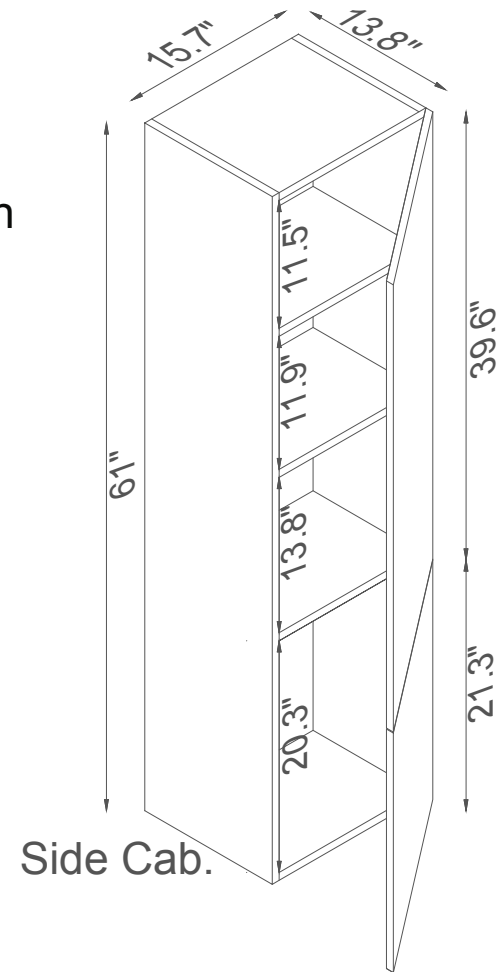

Streamline

Master Cabinet

K1801-170-48-51MR2S