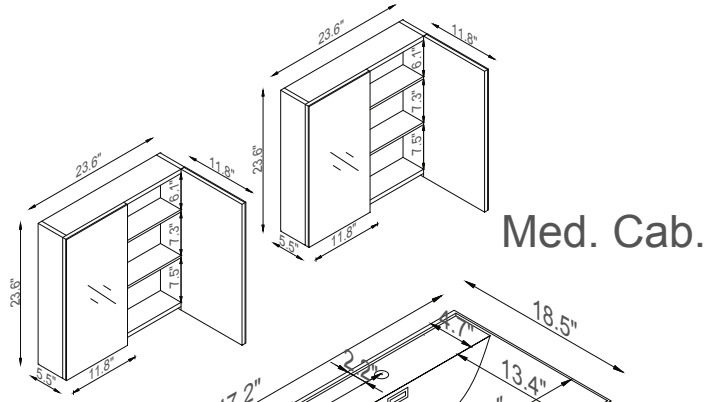

Streamline

Master Cabinet

K1801-170-48-51MR2S