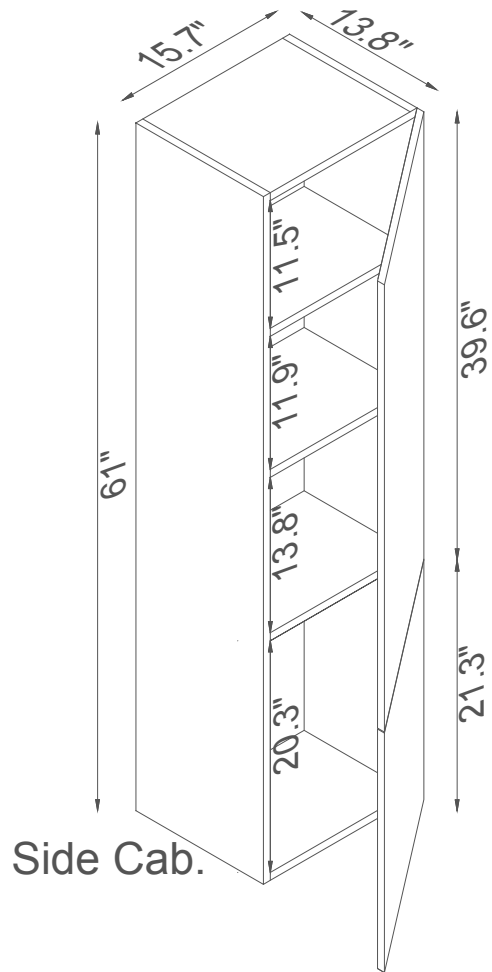

Streamline

Master Cabinet

K1801-170-48-51MR2S