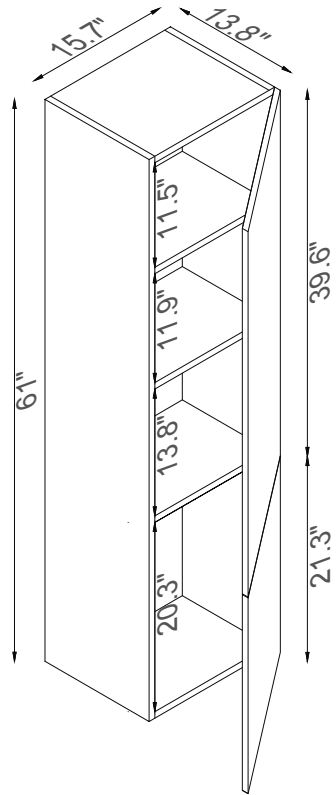

Streamline

Basin

Master Cabinet

K1803-098-24-551S