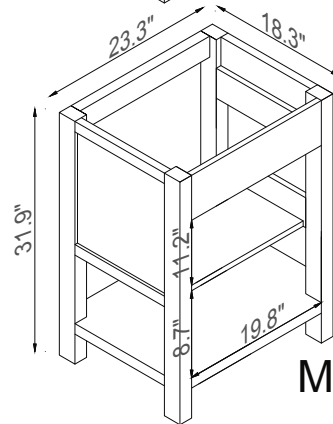

Streamline

Basin

Master Cabinet

K1803-098-24-551S