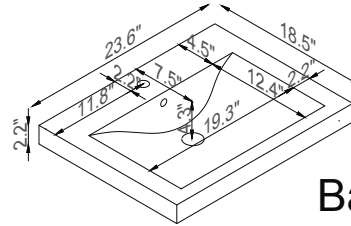

Streamline

Basin

Master Cabinet

K1803-098-24-551S