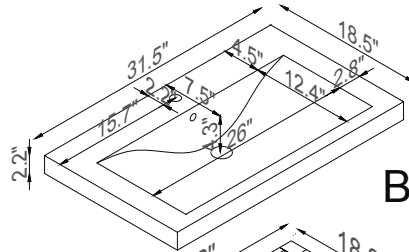

Streamline

Basin

Master Cabinet

K1803-098-32-55