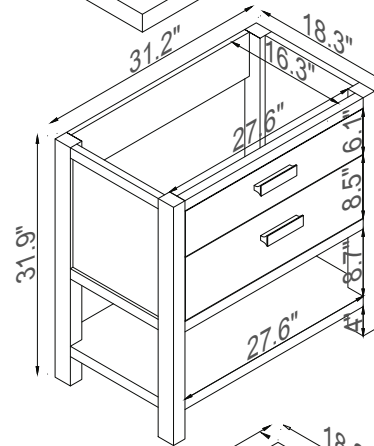

Streamline

Basin

Master Cabinet

K1803-098-32-55