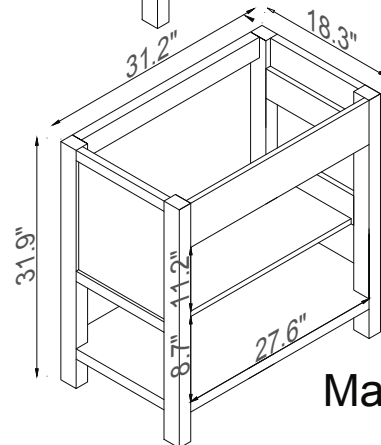

Streamline

Basin

Master Cabinet

K1803-098-32-55