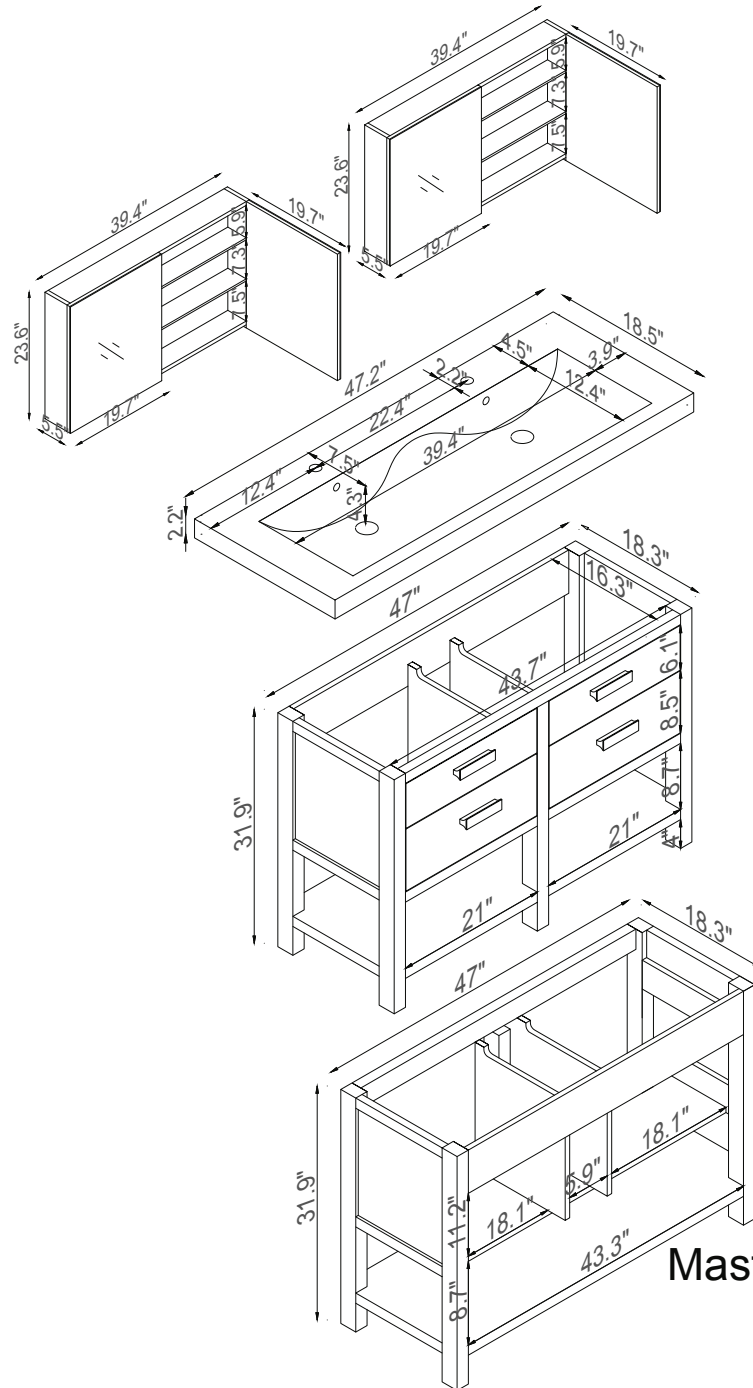

Streamline

Master Cabinet

K1803-098-48-55MR