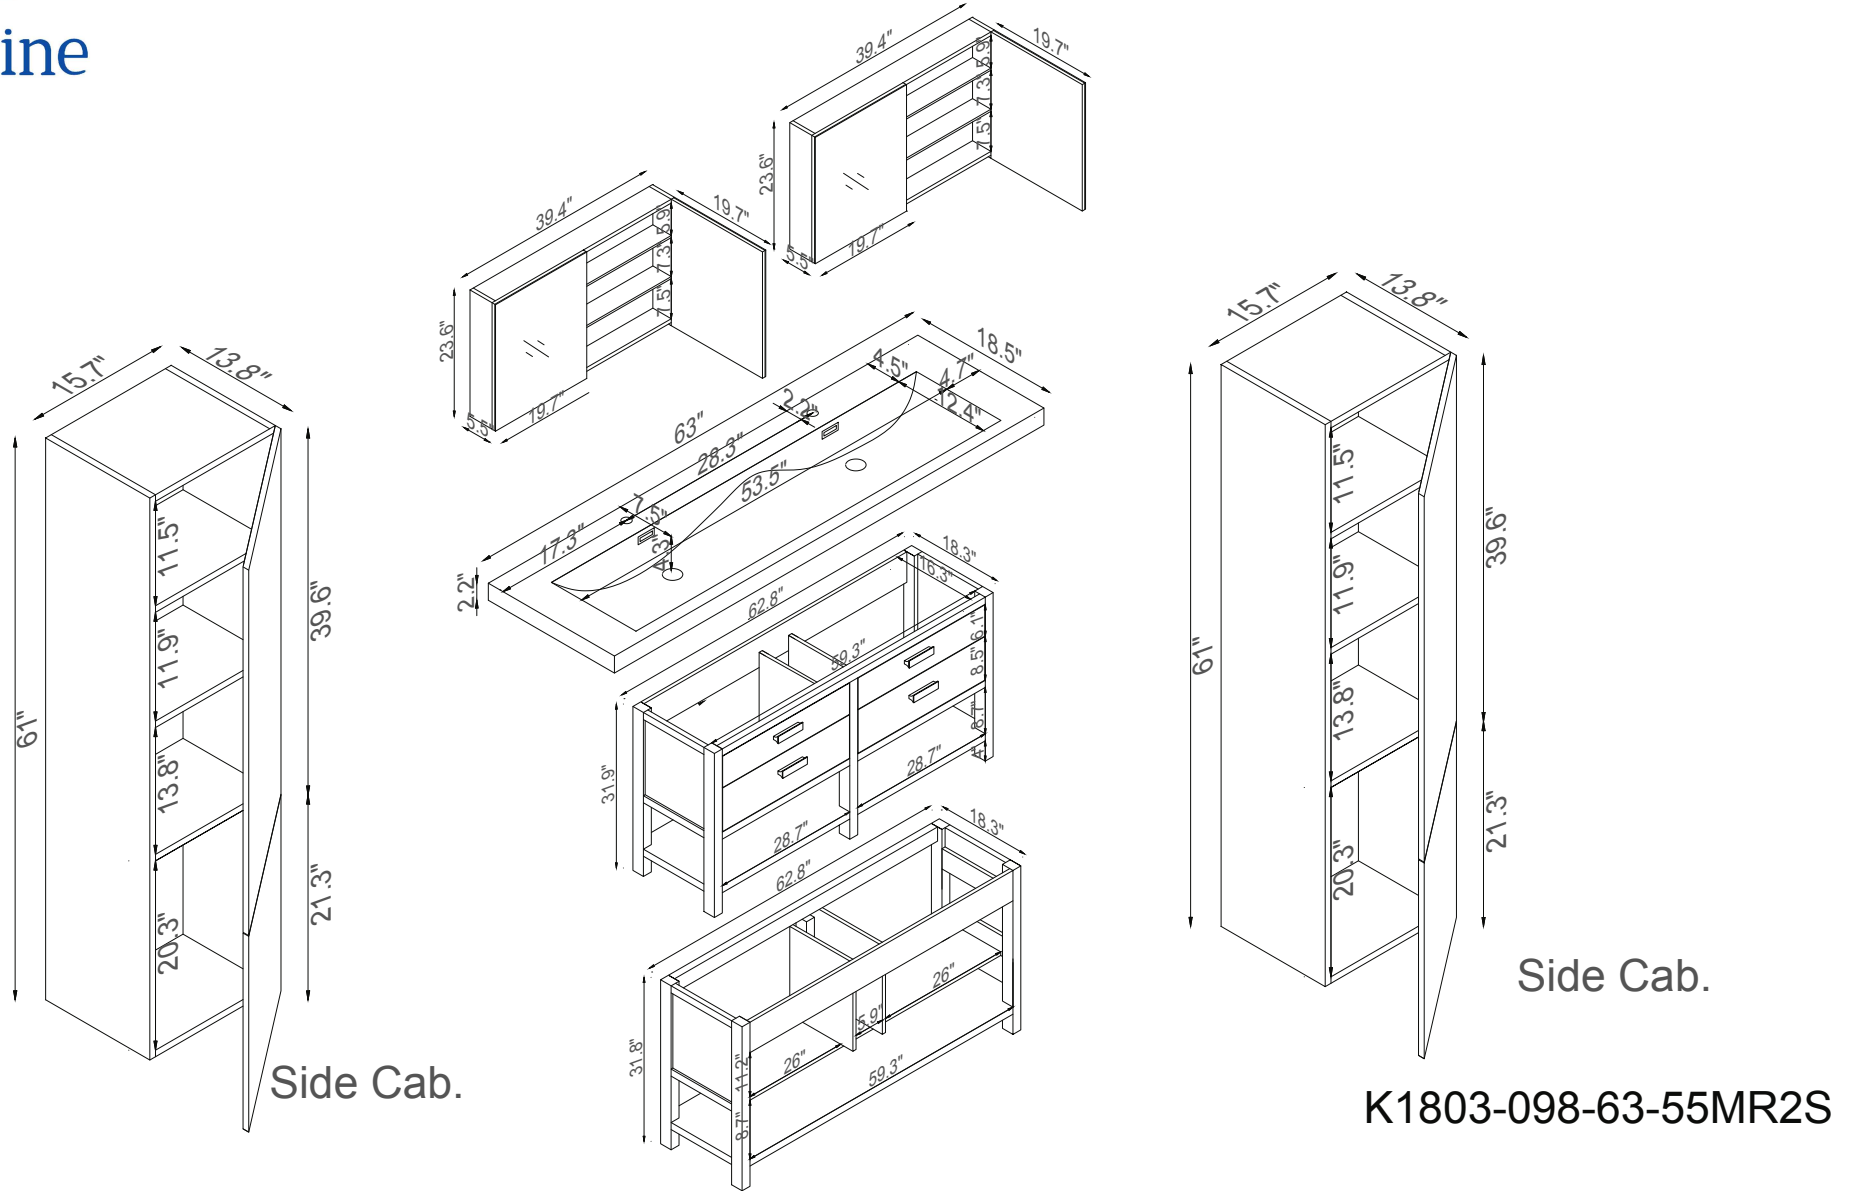

Streamline

Side Cab.

Side Cab.

K1803-098-63-55MR2S