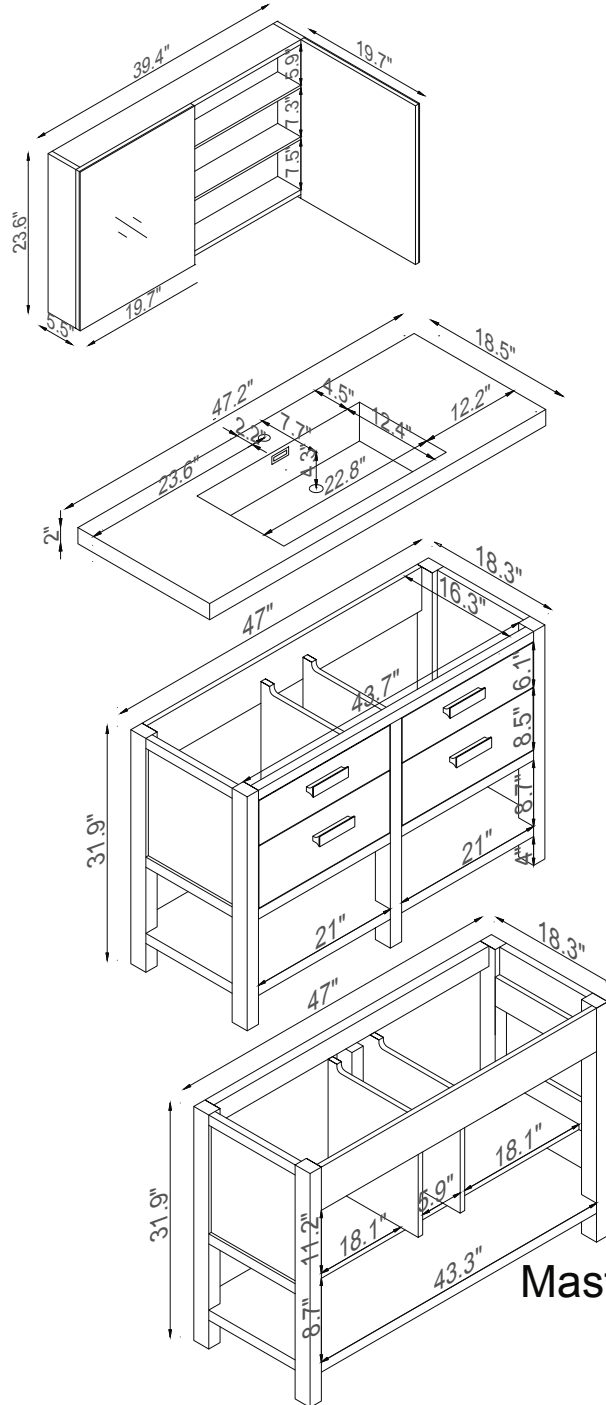

Streamline

Master Cabinet

K1803-140-48-55MR