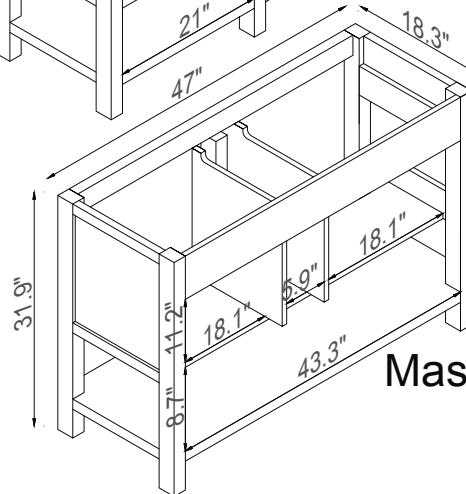

Streamline

Side Cab.

Master Cabinet

K1803-140-48-55MR1S