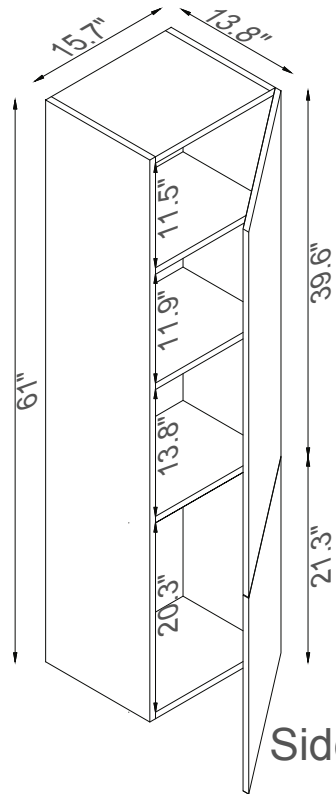

Streamline

Side Cab.

Master Cabinet

K1803-140-48-55MR1S