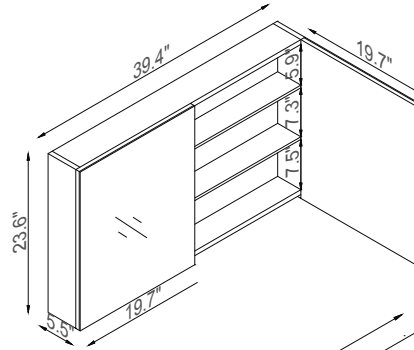

Streamline

Side Cab.

Master Cabinet

K1803-140-48-55MR1S