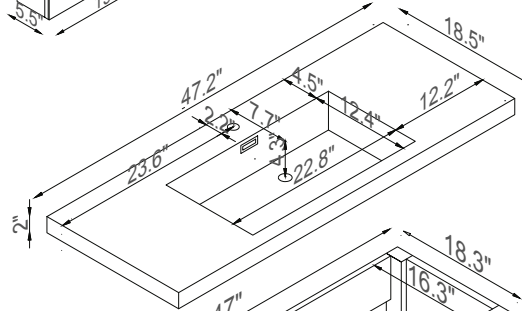

Streamline

Side Cab.

Master Cabinet

K1803-140-48-55MR1S