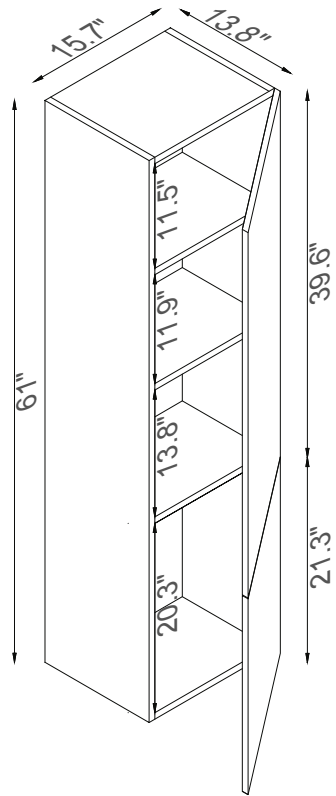

Streamline

Basin

Master Cabinet

K1803-161-32-552S