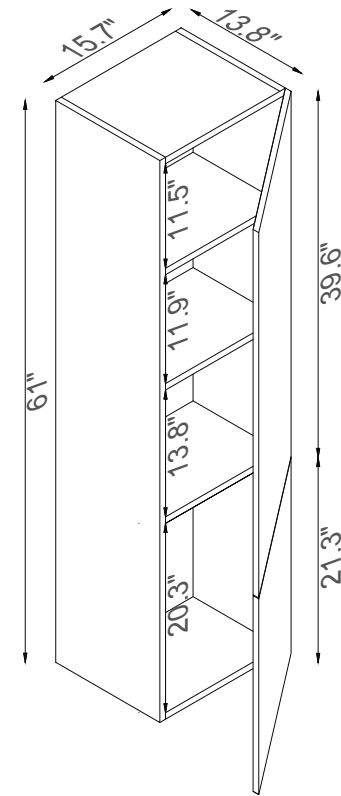

Streamline

Basin

Master Cabinet

K1803-161-32-552S