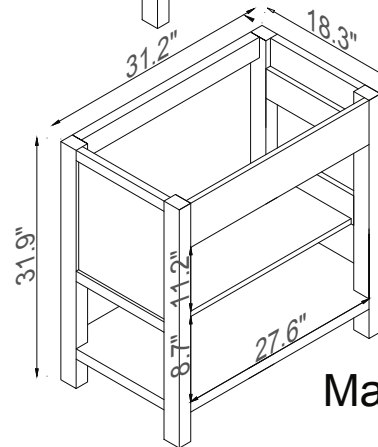

Streamline

Basin

Master Cabinet

K1803-161-32-552S