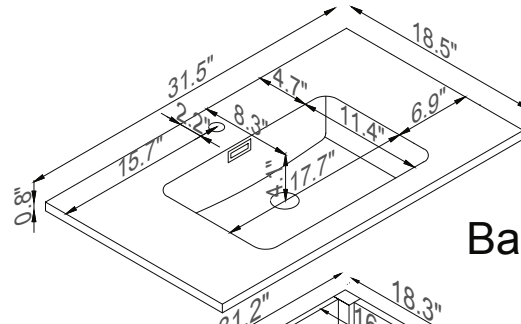

Streamline

Basin

Master Cabinet

K1803-161-32-552S