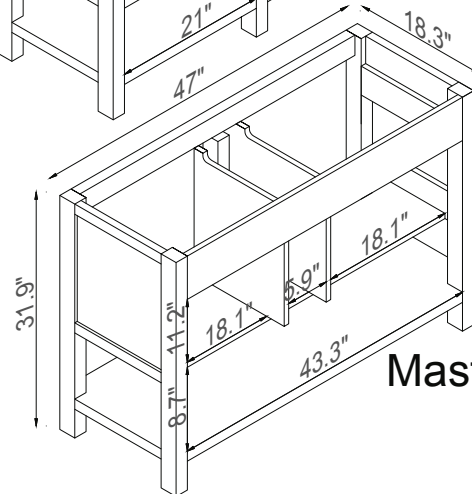

Streamline

Master Cabinet

K1803-161-48-55