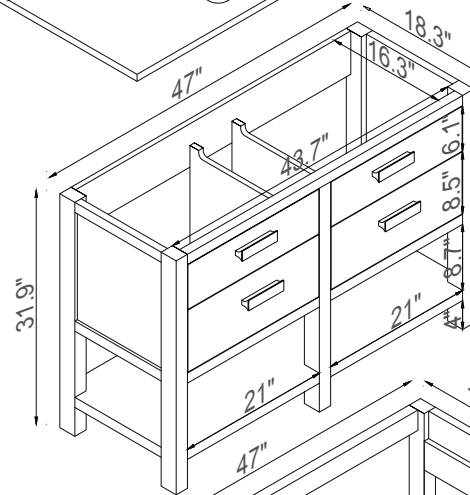

Streamline

Master Cabinet

K1803-161-48-55