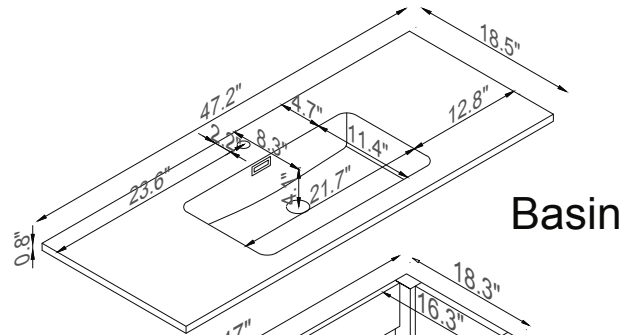

Streamline

Master Cabinet

K1803-161-48-55