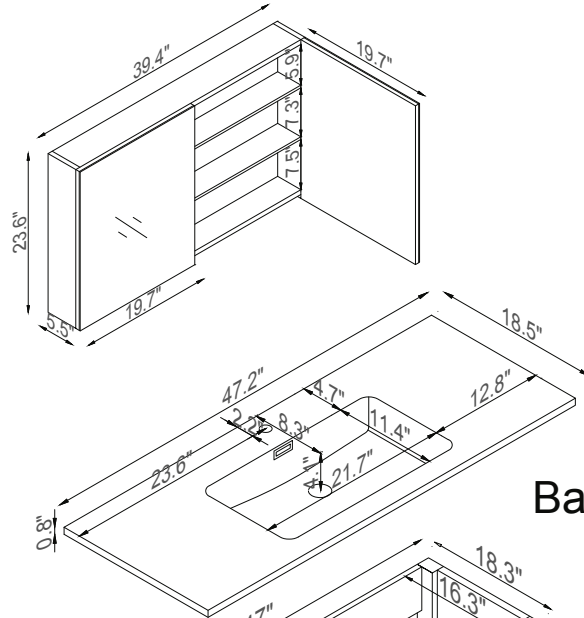

Streamline

Basin

Side Cab.

Master Cabinet

Side Cab.

K1803-161-48-55MR2S