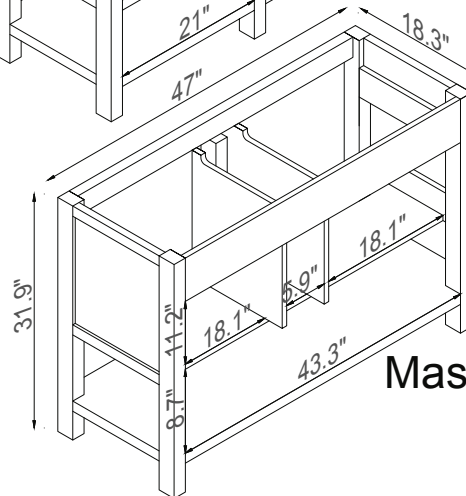

Streamline

Basin

Side Cab.

Master Cabinet

Side Cab.

K1803-161-48-55MR2S