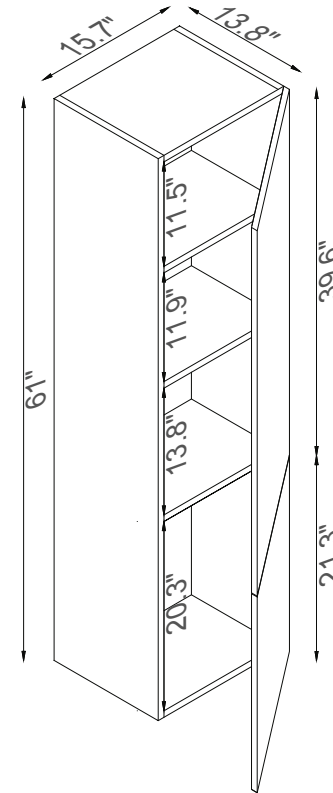

Streamline

Basin

Side Cab.

Master Cabinet

Side Cab.

K1803-161-48-55MR2S