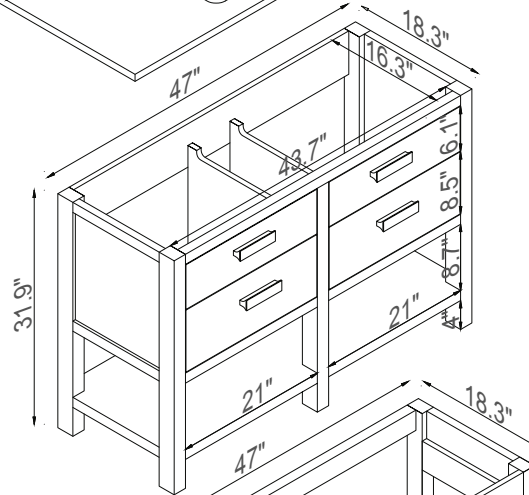

Streamline

Basin

Side Cab.

Master Cabinet

Side Cab.

K1803-161-48-55MR2S