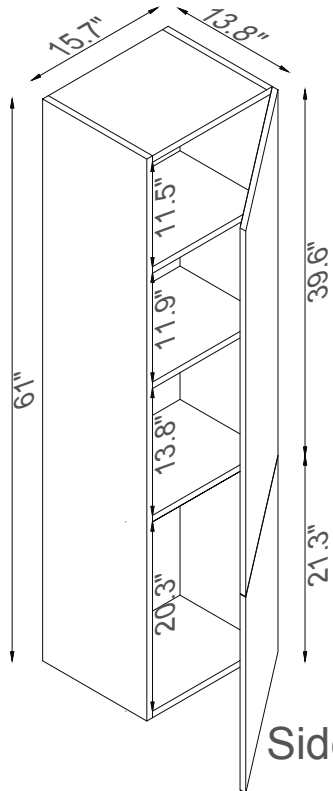

Streamline

Basin

Side Cab.

Master Cabinet

Side Cab.

K1803-161-48-55MR2S