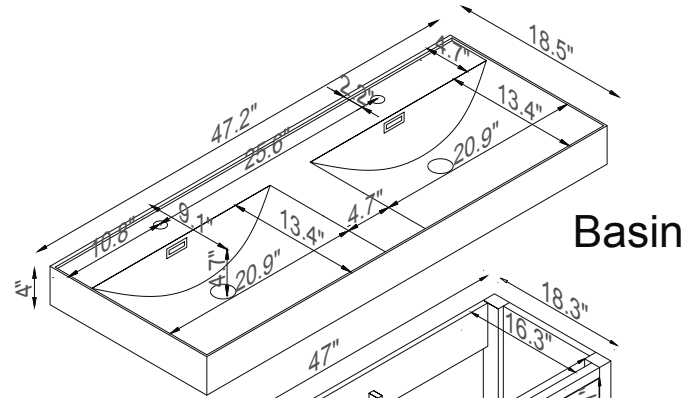

Streamline

Master Cabinet

K1803-170-48-55