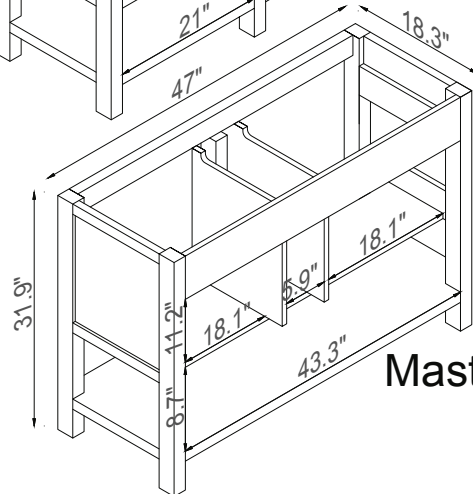

Streamline

Master Cabinet

K1803-170-48-55