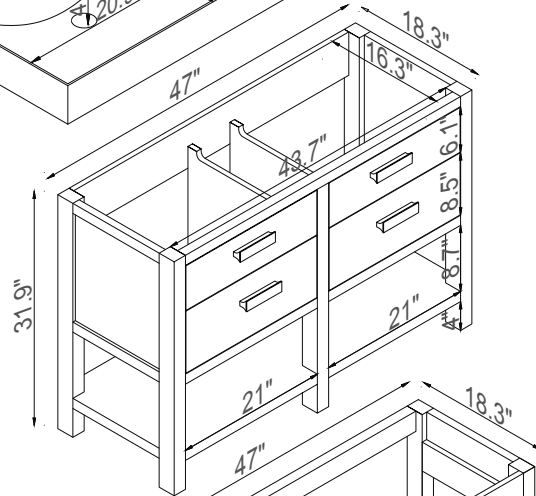

Streamline

Master Cabinet

K1803-170-48-55