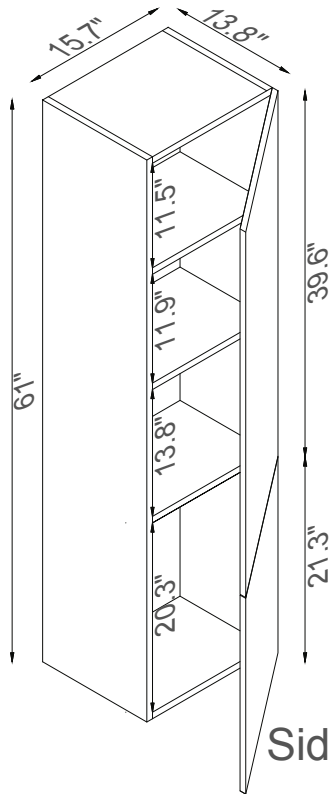

Streamline

Basin

Side Cab.

Master Cabinet

Side Cab.

K1803-170-48-55MR2S