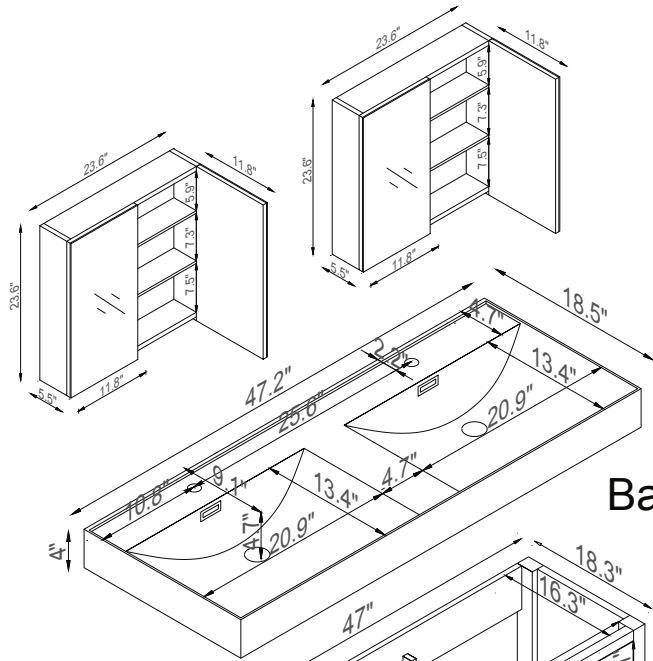

Streamline

Basin

Side Cab.

Master Cabinet

Side Cab.

K1803-170-48-55MR2S