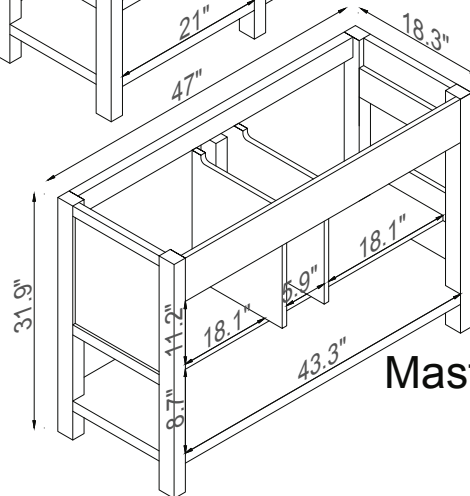

Streamline

Basin

Side Cab.

Master Cabinet

Side Cab.

K1803-170-48-55MR2S