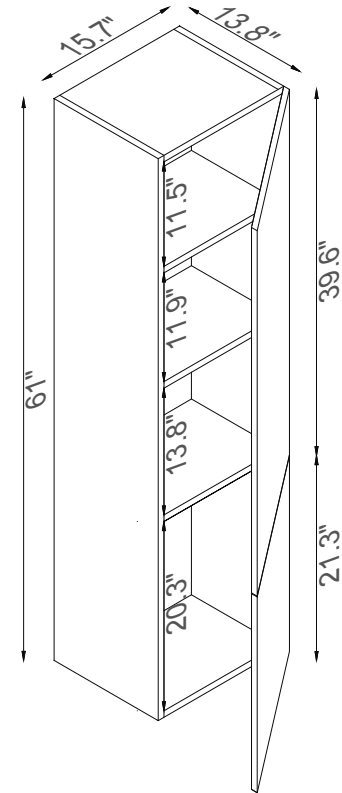

Streamline

Basin

Side Cab.

Master Cabinet

Side Cab.

K1803-170-48-55MR2S