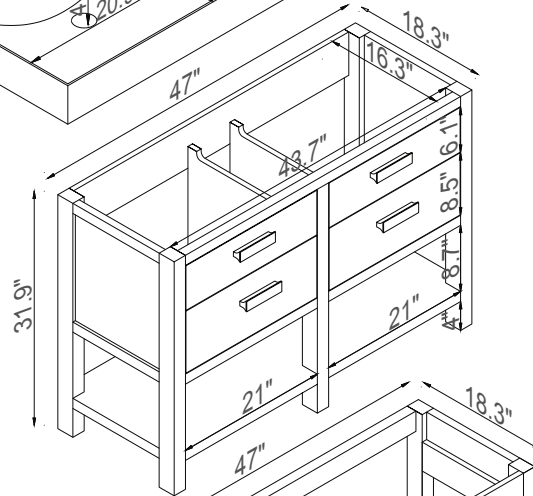

Streamline

Basin

Side Cab.

Master Cabinet

Side Cab.

K1803-170-48-55MR2S