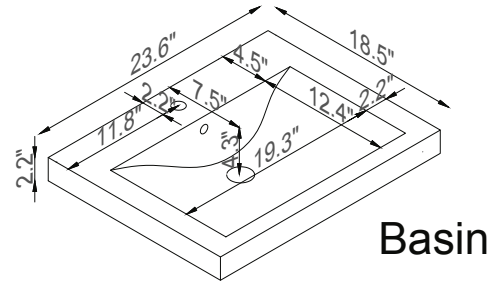

Streamline

Basin

Master Cabinet

K1820-098-24-55