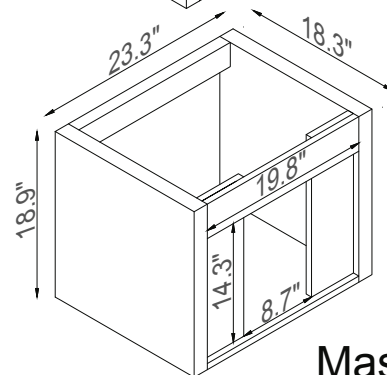

Streamline

Basin

Master Cabinet

K1820-098-24-55