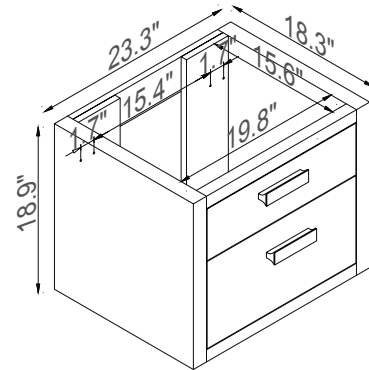

Streamline

Basin

Master Cabinet

K1820-098-24-55