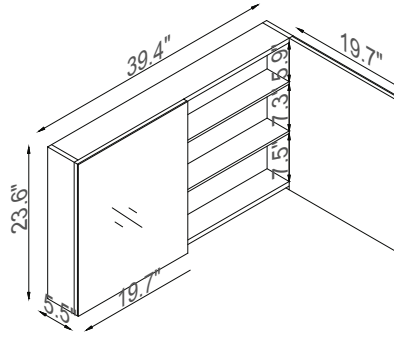

Streamline

Basin

Side Cab.

Master Cabinet

K1820-098-24-55MR1S