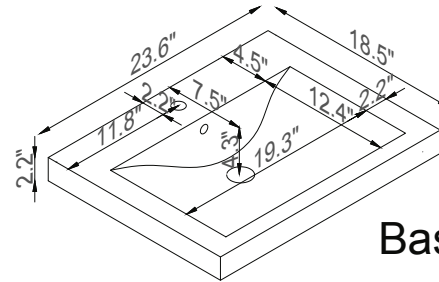

Streamline

Basin

Side Cab.

Master Cabinet

K1820-098-24-55MR1S