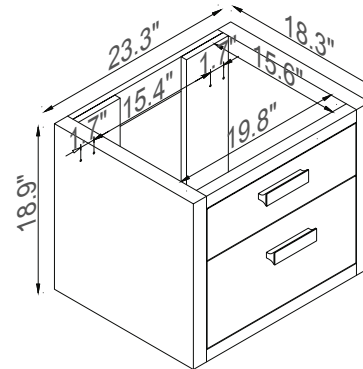

Streamline

Basin

Side Cab.

Master Cabinet

K1820-098-24-55MR1S