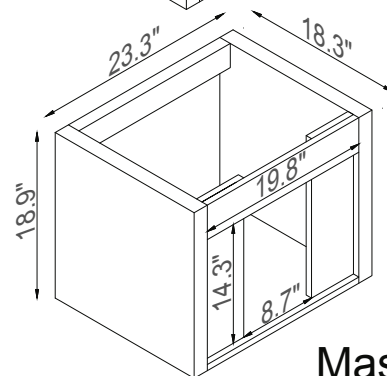

Streamline

Basin

Side Cab.

Master Cabinet

K1820-098-24-55MR1S