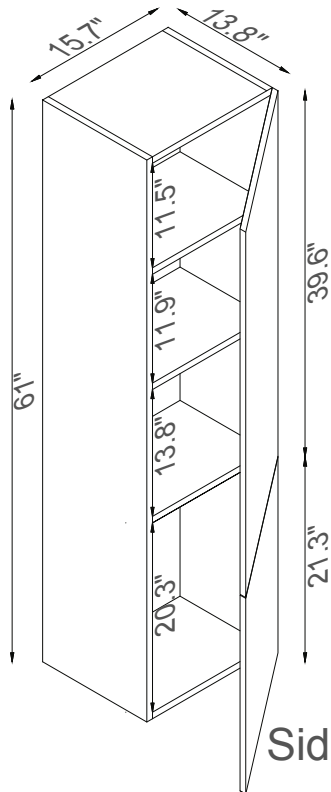

Streamline

Basin

Side Cab.

Master Cabinet

K1820-098-24-55MR1S