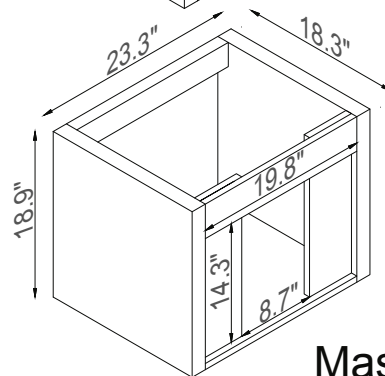

Streamline

Basin

Master Cabinet

Side Cab.

Side Cab.

K1820-098-24-55MR2S