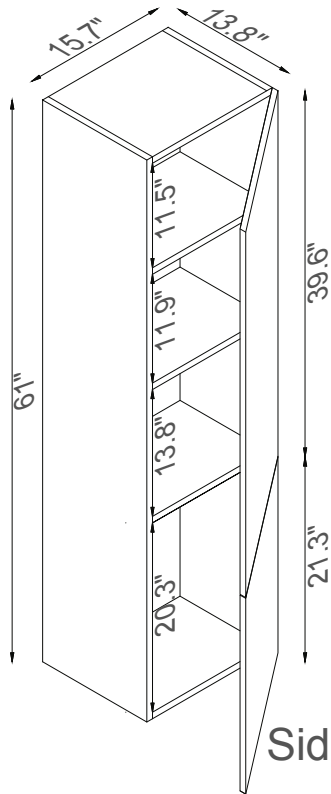

Streamline

Basin

Master Cabinet

Side Cab.

Side Cab.

K1820-098-24-55MR2S