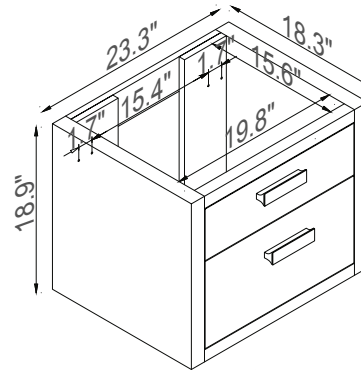

Streamline

Basin

Master Cabinet

Side Cab.

Side Cab.

K1820-098-24-55MR2S