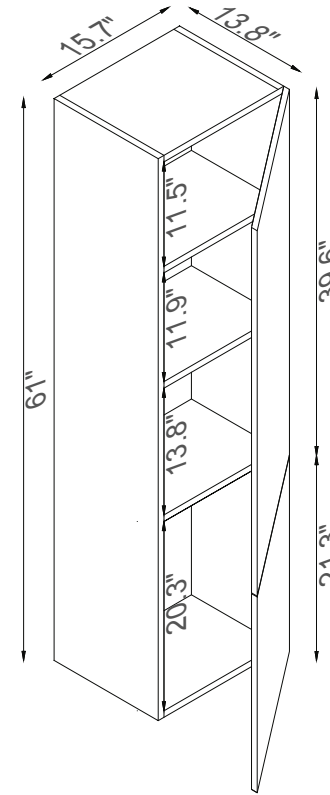

Streamline

Basin

Master Cabinet

Side Cab.

Side Cab.

K1820-098-24-55MR2S