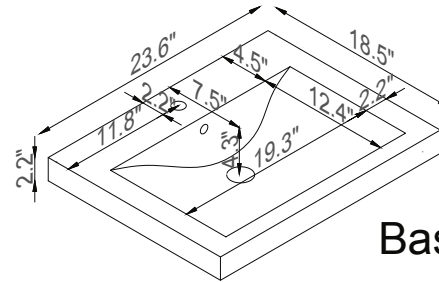

Streamline

Basin

Master Cabinet

Side Cab.

Side Cab.

K1820-098-24-55MR2S