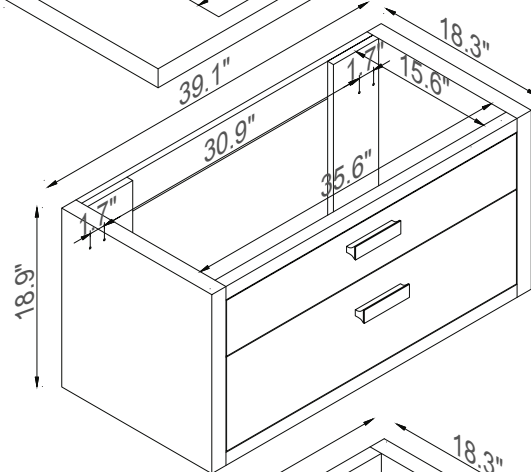

Streamline

Master Cabinet

K1820-140-40-55