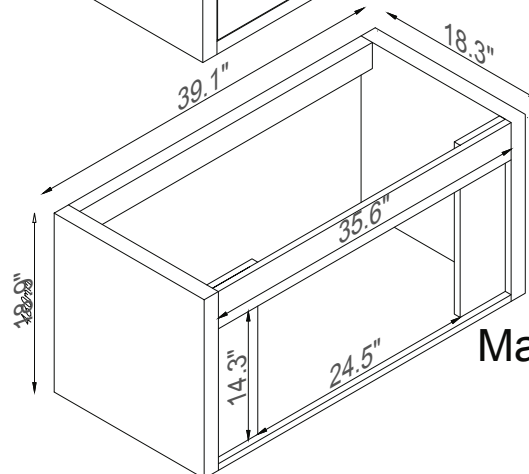

Streamline

Master Cabinet

K1820-140-40-55