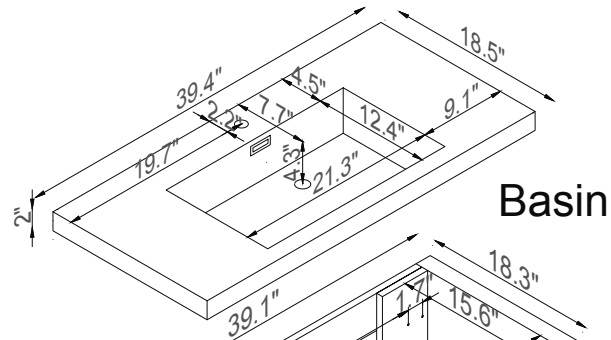

Streamline

Master Cabinet

K1820-140-40-55