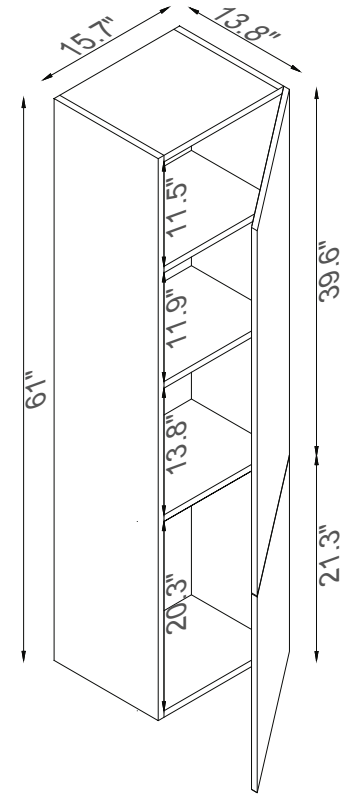

Streamline

Basin

Side Cab.

Master Cabinet

Side Cab.

K1820-140-40-55MR2S