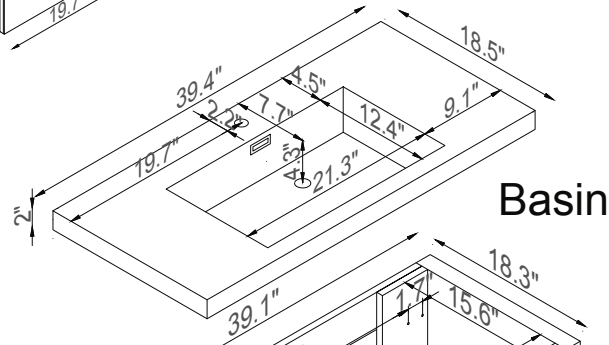

Streamline

Basin

Side Cab.

Master Cabinet

Side Cab.

K1820-140-40-55MR2S