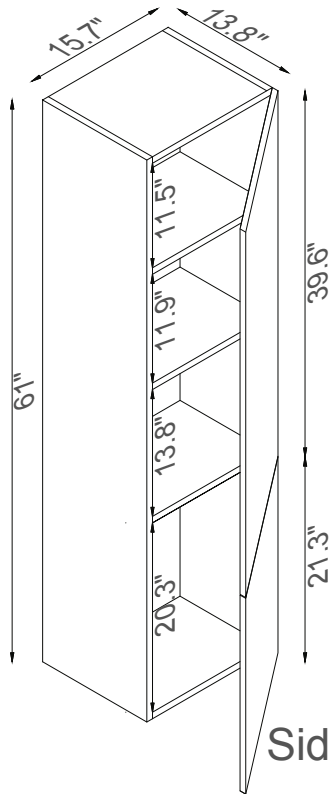

Streamline

Basin

Side Cab.

Master Cabinet

Side Cab.

K1820-140-40-55MR2S