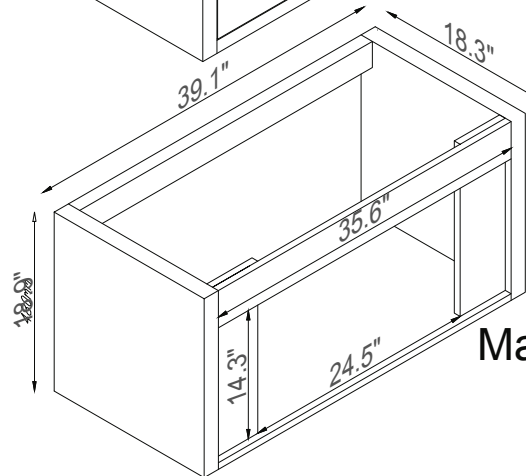

Streamline

Basin

Side Cab.

Master Cabinet

Side Cab.

K1820-140-40-55MR2S