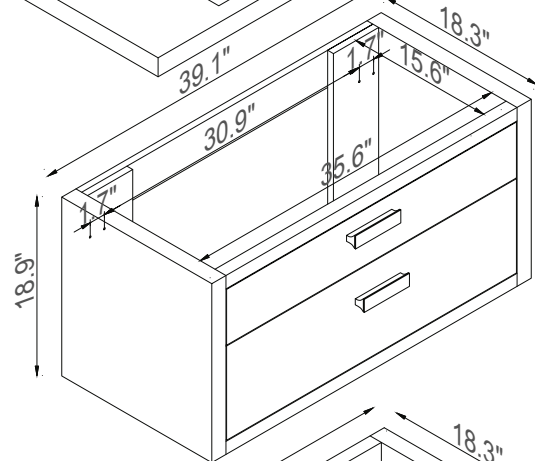

Streamline

Basin

Side Cab.

Master Cabinet

Side Cab.

K1820-140-40-55MR2S