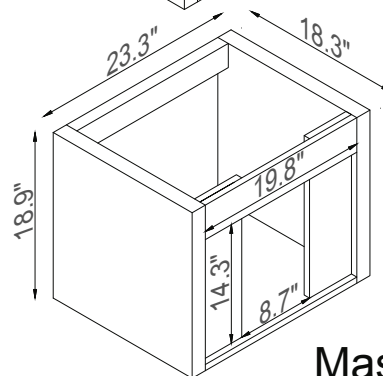

Streamline

Basin

Master Cabinet

Side Cab.

Side Cab.

K1820-161-24-55MR2S