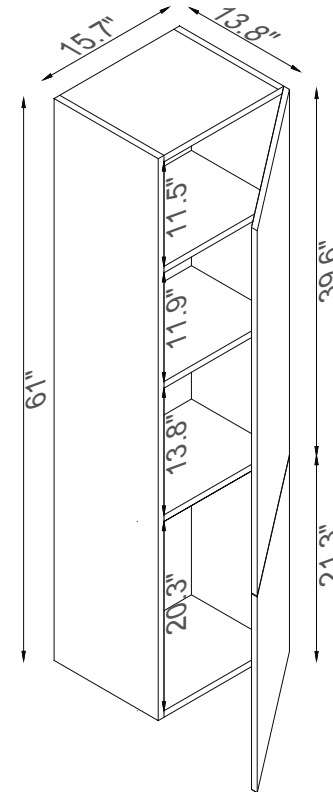

Streamline

Basin

Master Cabinet

Side Cab.

Side Cab.

K1820-161-24-55MR2S