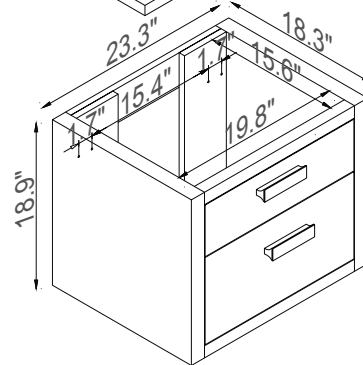

Streamline

Basin

Master Cabinet

Side Cab.

Side Cab.

K1820-161-24-55MR2S