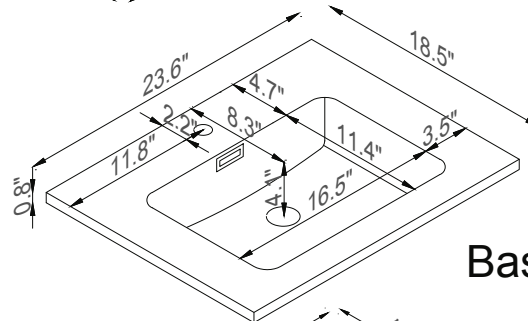

Streamline

Basin

Master Cabinet

Side Cab.

Side Cab.

K1820-161-24-55MR2S