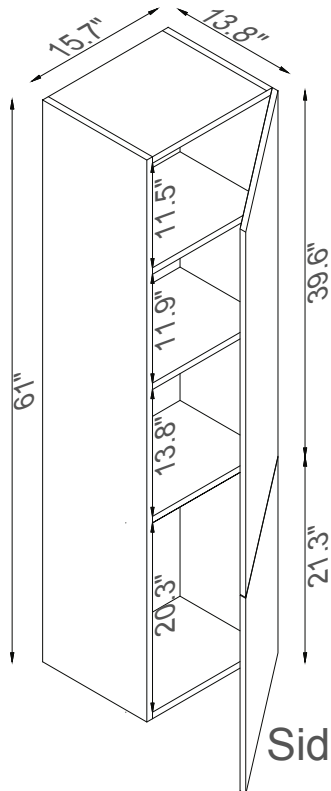

Streamline

Basin

Master Cabinet

Side Cab.

Side Cab.

K1820-161-24-55MR2S