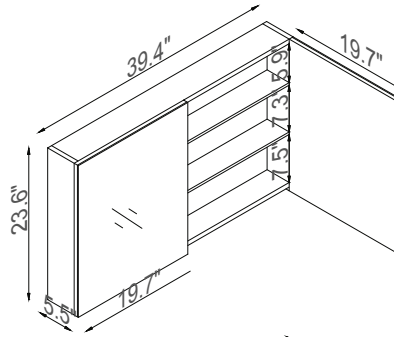

Streamline

Basin

Master Cabinet

Side Cab.

Side Cab.

K1820-161-24-55MR2S