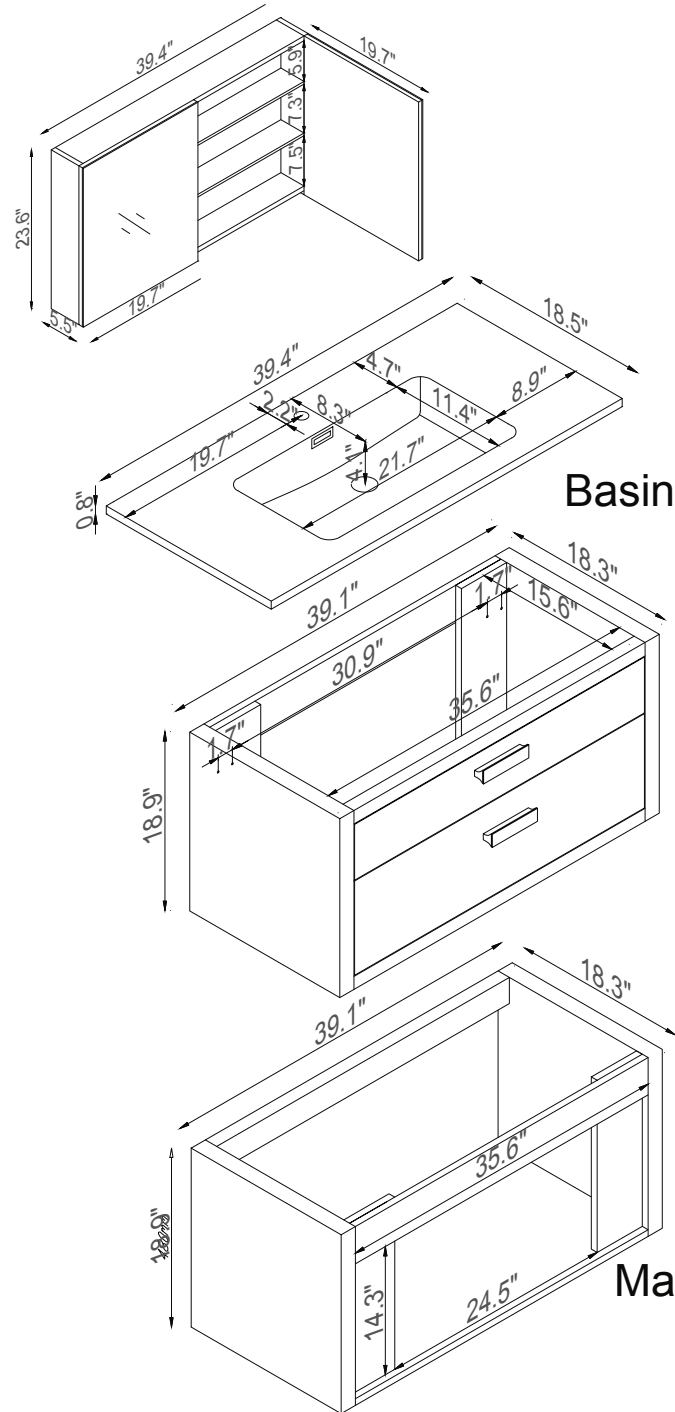

Streamline

Basin

Master Cabinet

K1820-161-40-55MR