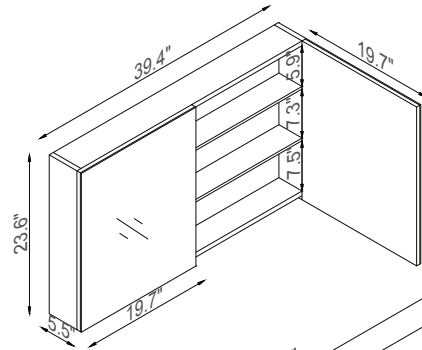

Streamline

Basin

Side Cab.

Master Cabinet

Side Cab.

K1820-161-40-55MR2S