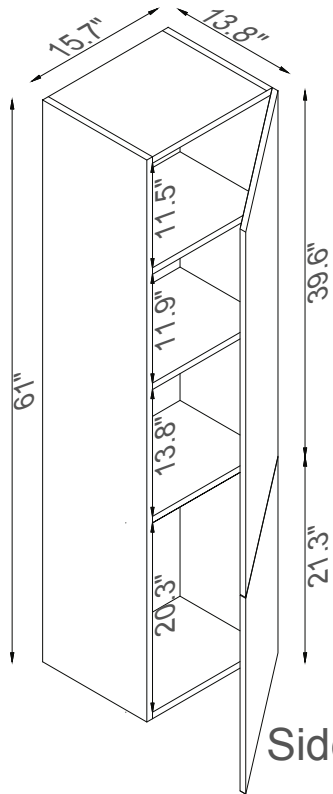

Streamline

Basin

Side Cab.

Master Cabinet

Side Cab.

K1820-161-40-55MR2S