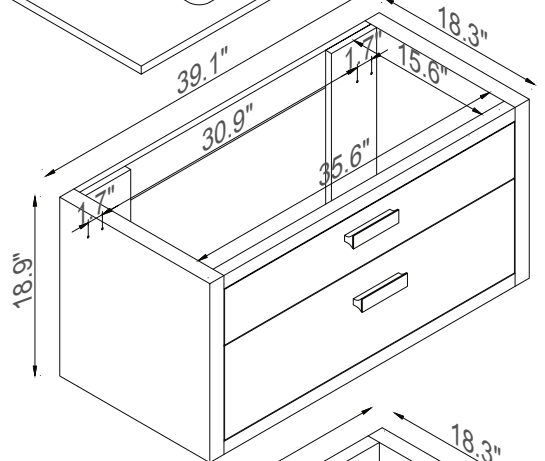

Streamline

Basin

Side Cab.

Master Cabinet

Side Cab.

K1820-161-40-55MR2S