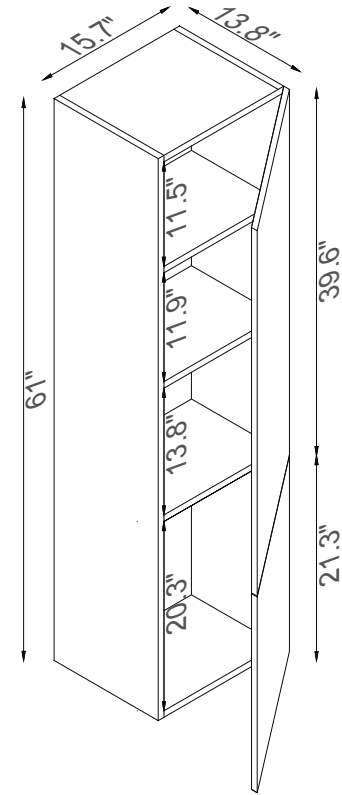

Streamline

Basin

Side Cab.

Master Cabinet

Side Cab.

K1820-161-40-55MR2S