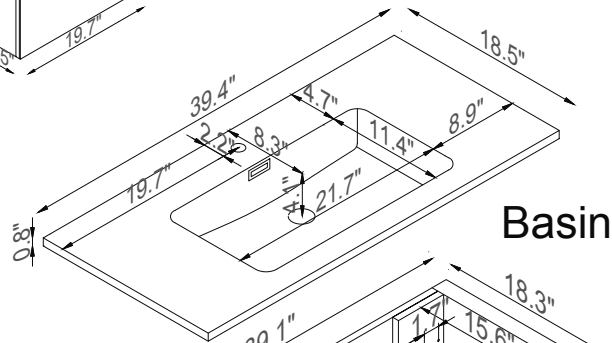

Streamline

Basin

Side Cab.

Master Cabinet

Side Cab.

K1820-161-40-55MR2S