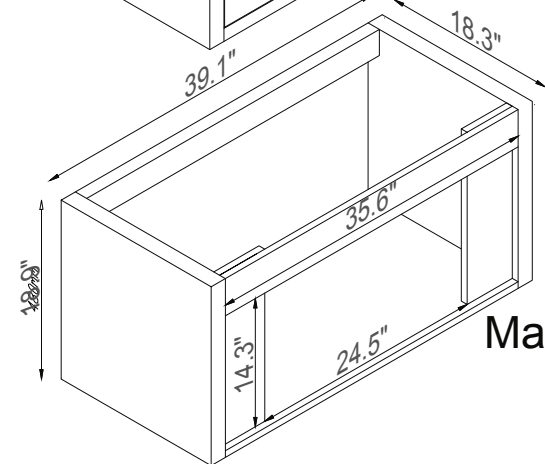

Streamline

Basin

Side Cab.

Master Cabinet

Side Cab.

K1820-161-40-55MR2S