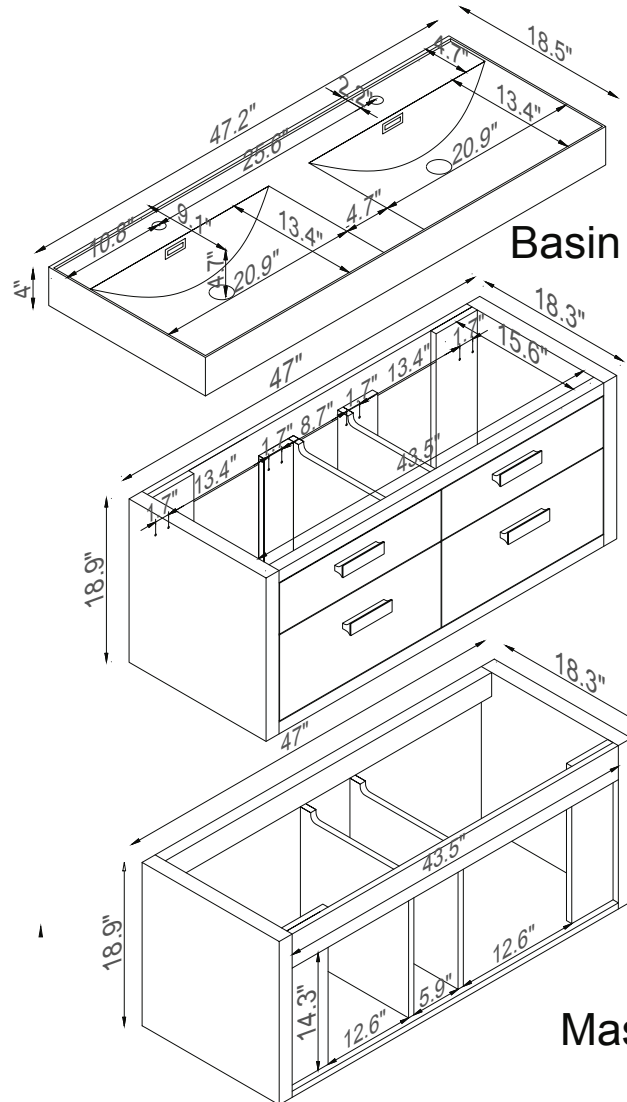

Streamline

Basin

Master Cabinet

K1820-170-48-55