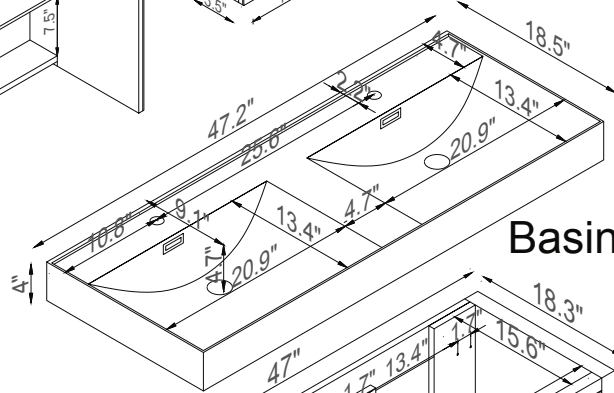

Streamline

Basin

Side Cab.

Master Cabinet

Side Cab.

K1820-170-48-55MR2S