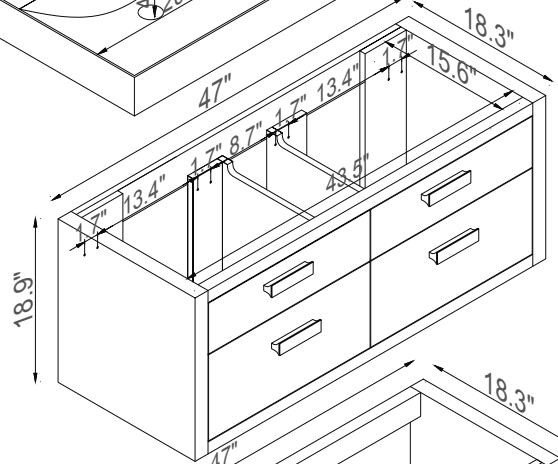

Streamline

Basin

Side Cab.

Master Cabinet

Side Cab.

K1820-170-48-55MR2S