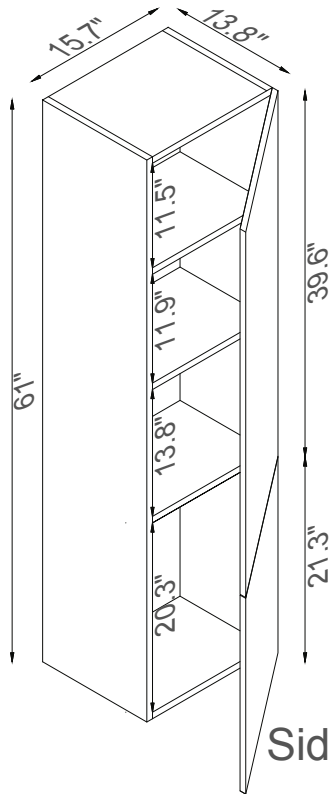

Streamline

Basin

Side Cab.

Master Cabinet

Side Cab.

K1820-170-48-55MR2S