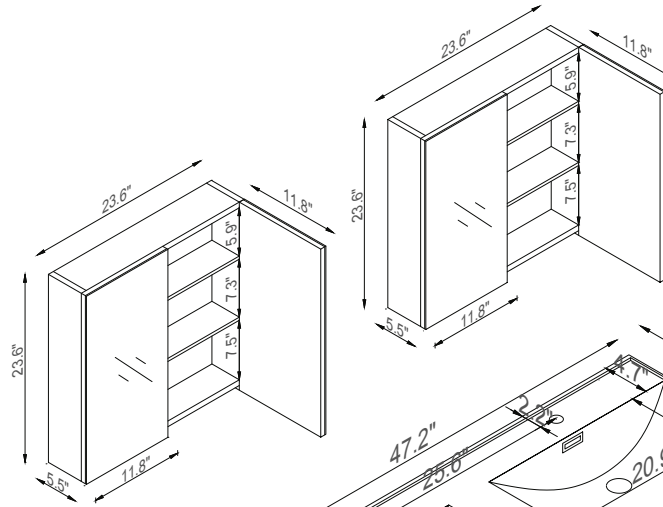

Streamline

Basin

Side Cab.

Master Cabinet

Side Cab.

K1820-170-48-55MR2S