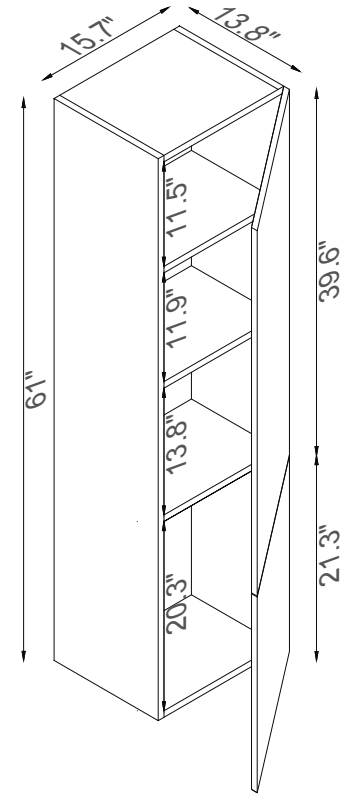

Streamline

Basin

Side Cab.

Master Cabinet

Side Cab.

K1820-170-48-55MR2S