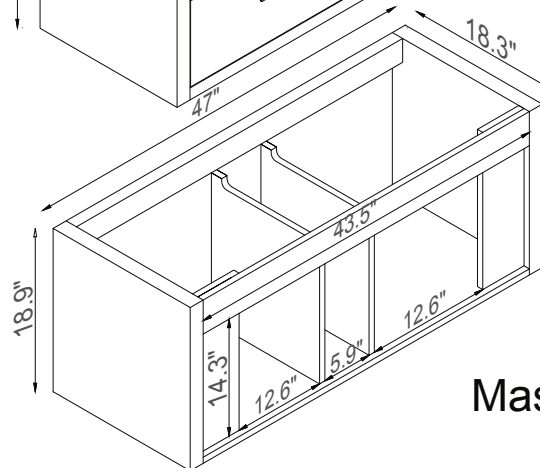

Streamline

Basin

Side Cab.

Master Cabinet

Side Cab.

K1820-170-48-55MR2S