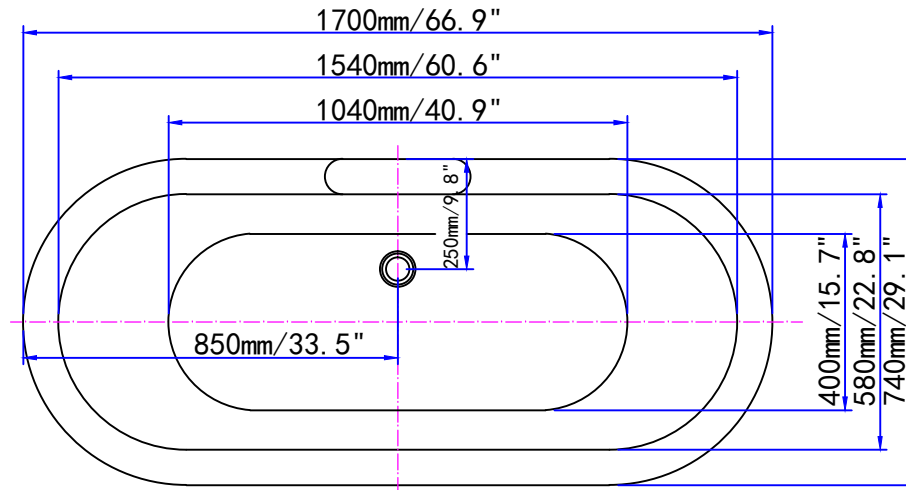

Streamline

N-1121-67CFWH-DM

Streamline