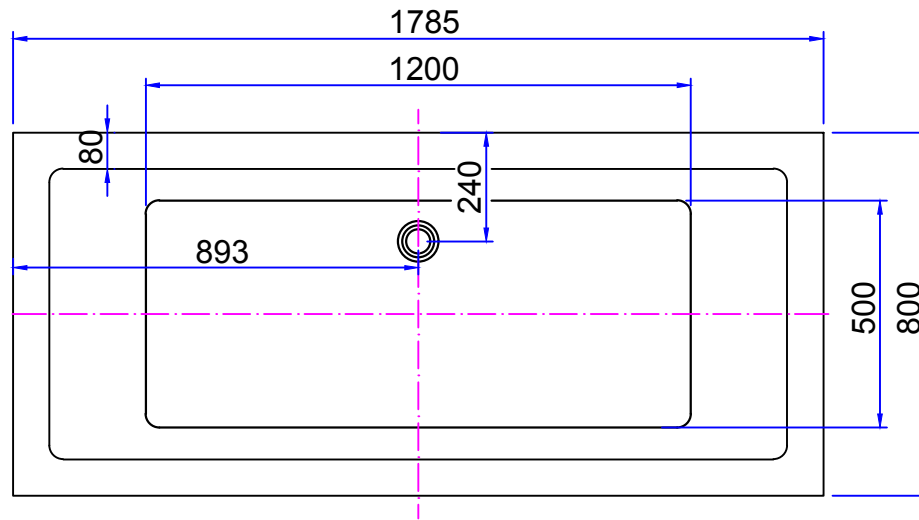

Streamline

N-321-70FSWH-FM

Streamline