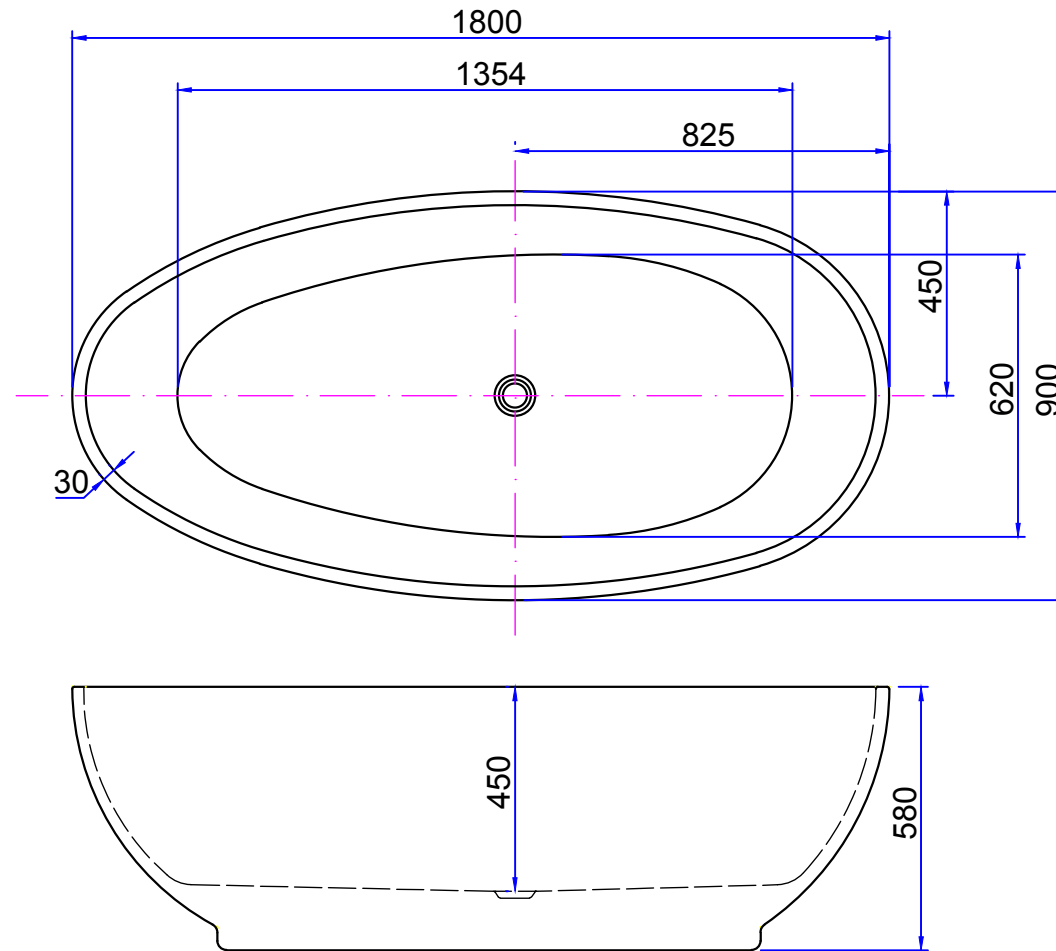

Streamline

N-382-71FSWH-FM

Streamline