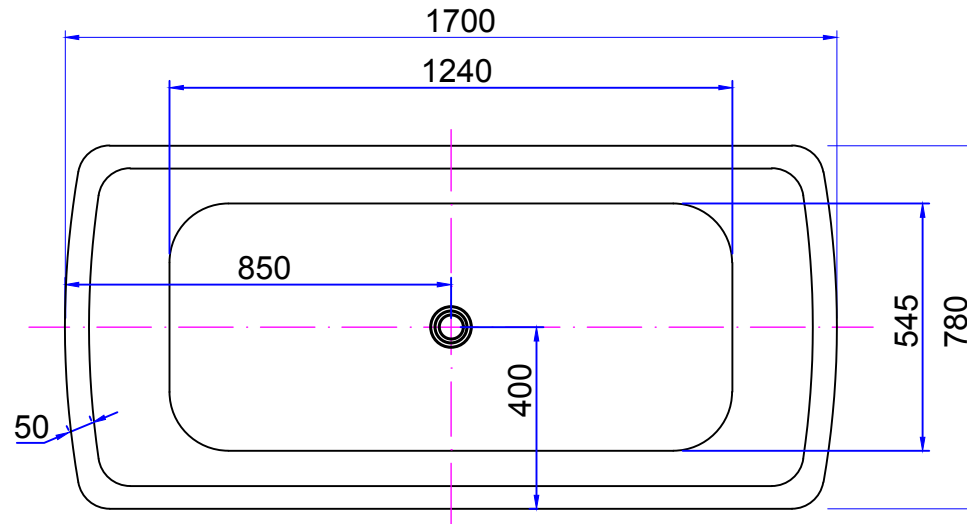

Streamline

N-541-67FSWH-FM

Streamline