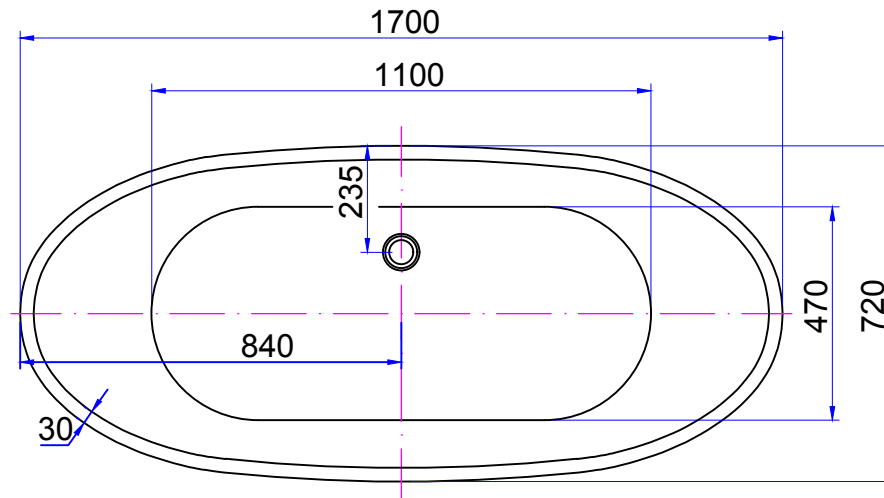

Streamline

N-581-66FSWH-FM

Streamline