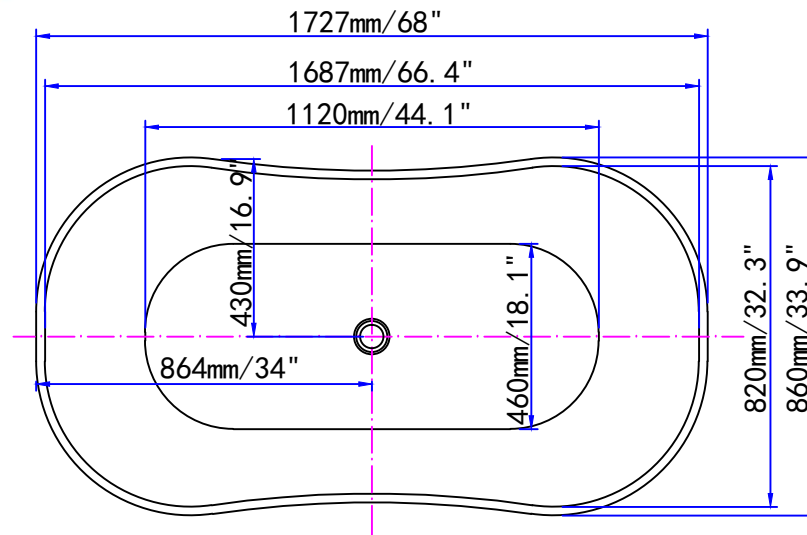

Streamline

N-861-68CFWH-FM

Streamline