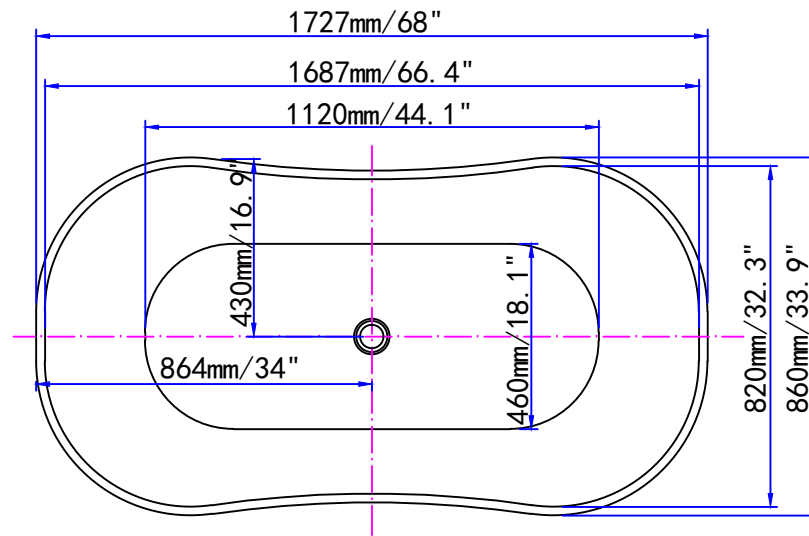

Streamline

N-861-68CFWH-FM

Streamline