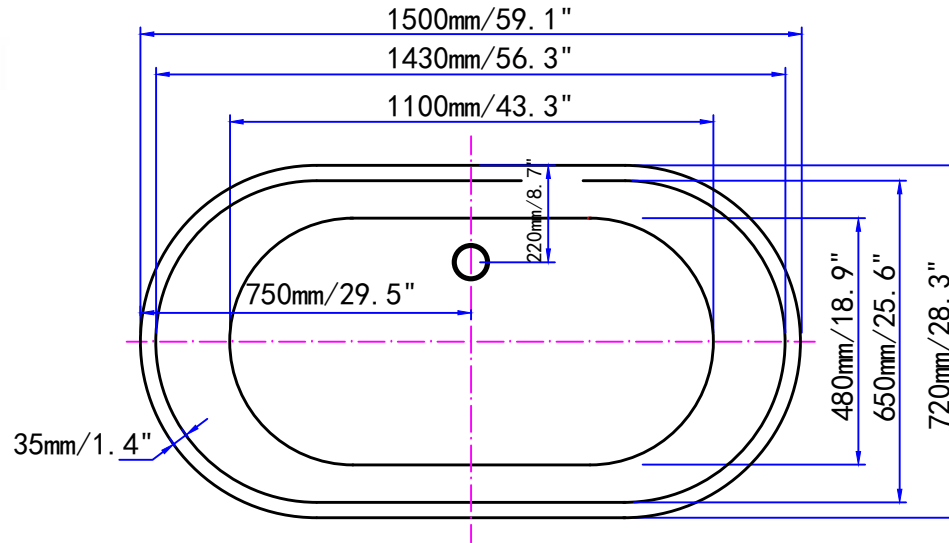

Streamline

N-880-59FSWH-FM

Streamline