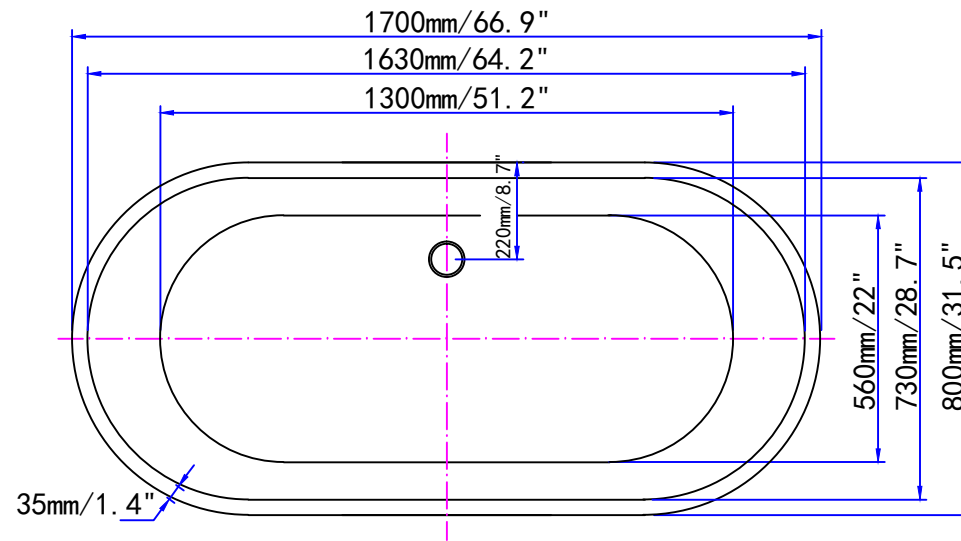

Streamline

N-882-67FSBL-FM

Streamline